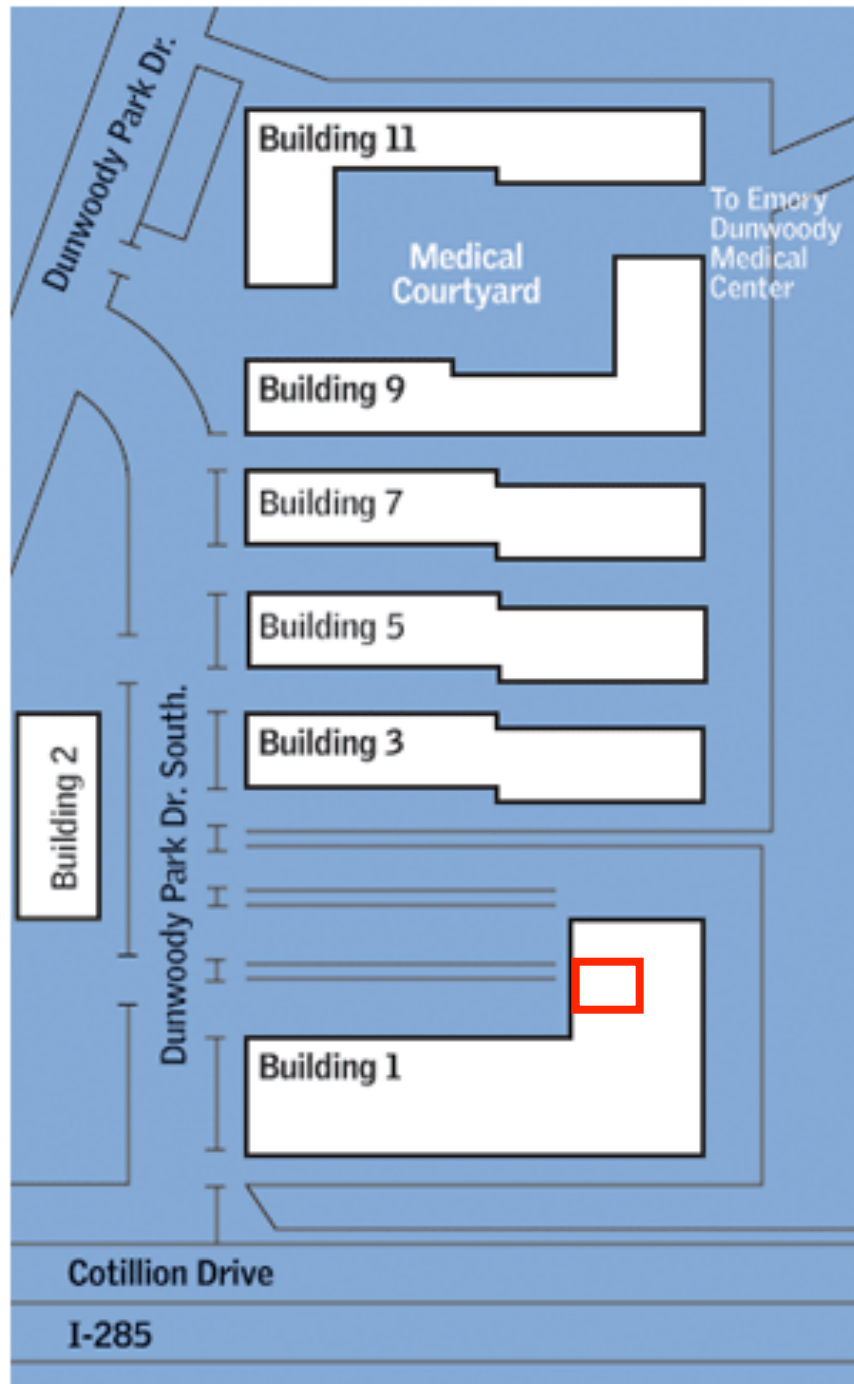

One Dunwoody Park
Suite: 130 | 1,477 Usable Sq. Ft. | 1,699 Rentable Sq. Ft.

See more spaces available at www.dunwoodyholdings.com