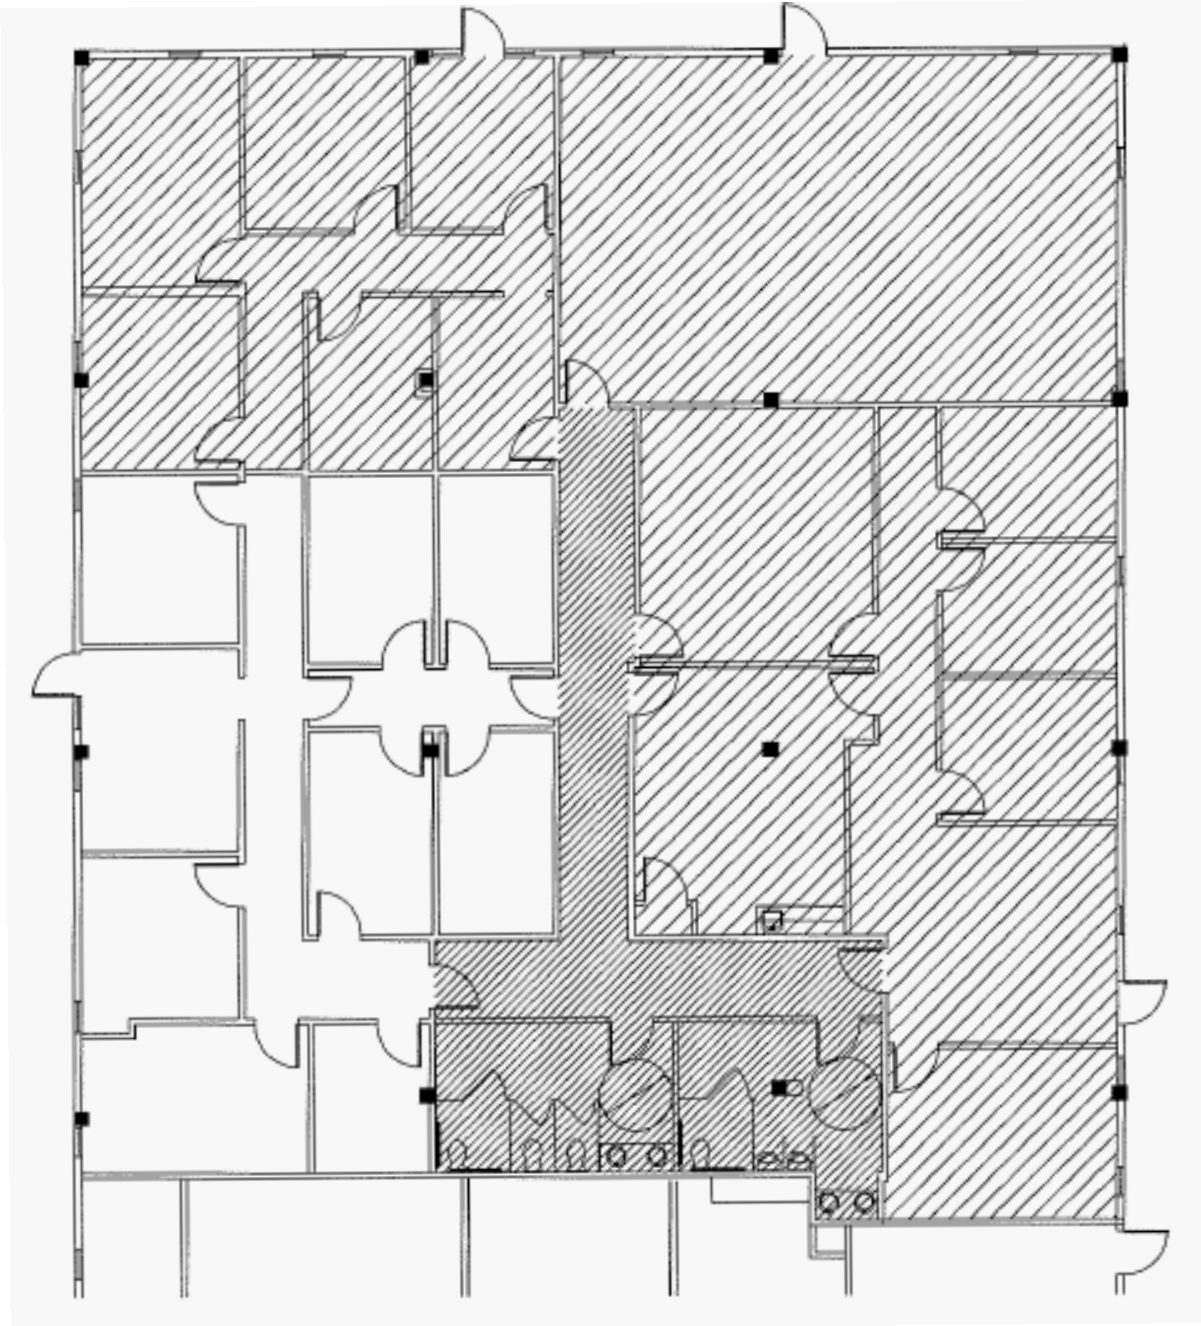

DUNWOODY HOLDINGS
COMMERCIAL REAL ESTATE

Contact: PX Head
Phone: 770-394-1935
Email: pxhead@dunwoodyholdings.com

Contact: Bob Stewart
Phone: 770-394-1935
Email: bstewart@dunwoodyholdings.com

One Dunwoody Park
Suite: 130 | 1,477 Usable Sq. Ft. | 1,699 Rentable Sq. Ft.

See more spaces available at www.dunwoodyholdings.com