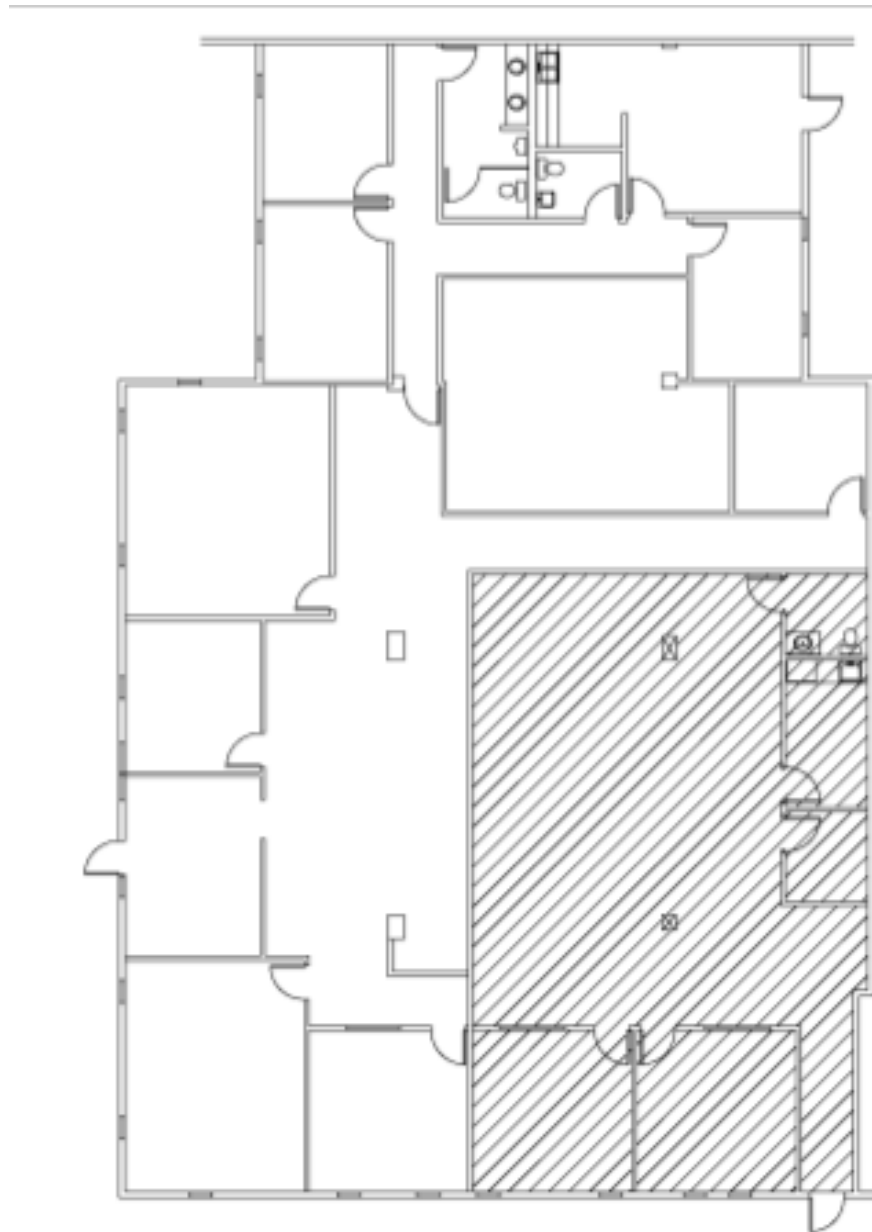

DUNWOODY HOLDINGS
COMMERCIAL REAL ESTATE

Contact: PX Head
Phone: 770-394-1935
Email: pxhead@dunwoodyholdings.com

Contact: Bob Stewart
Phone: 770-394-1935
Email: bstewart@dunwoodyholdings.com

One Dunwoody Park
Suite: 230 | 4,707 Rentable Sq. Ft.

See more spaces available at www.dunwoodyholdings.com