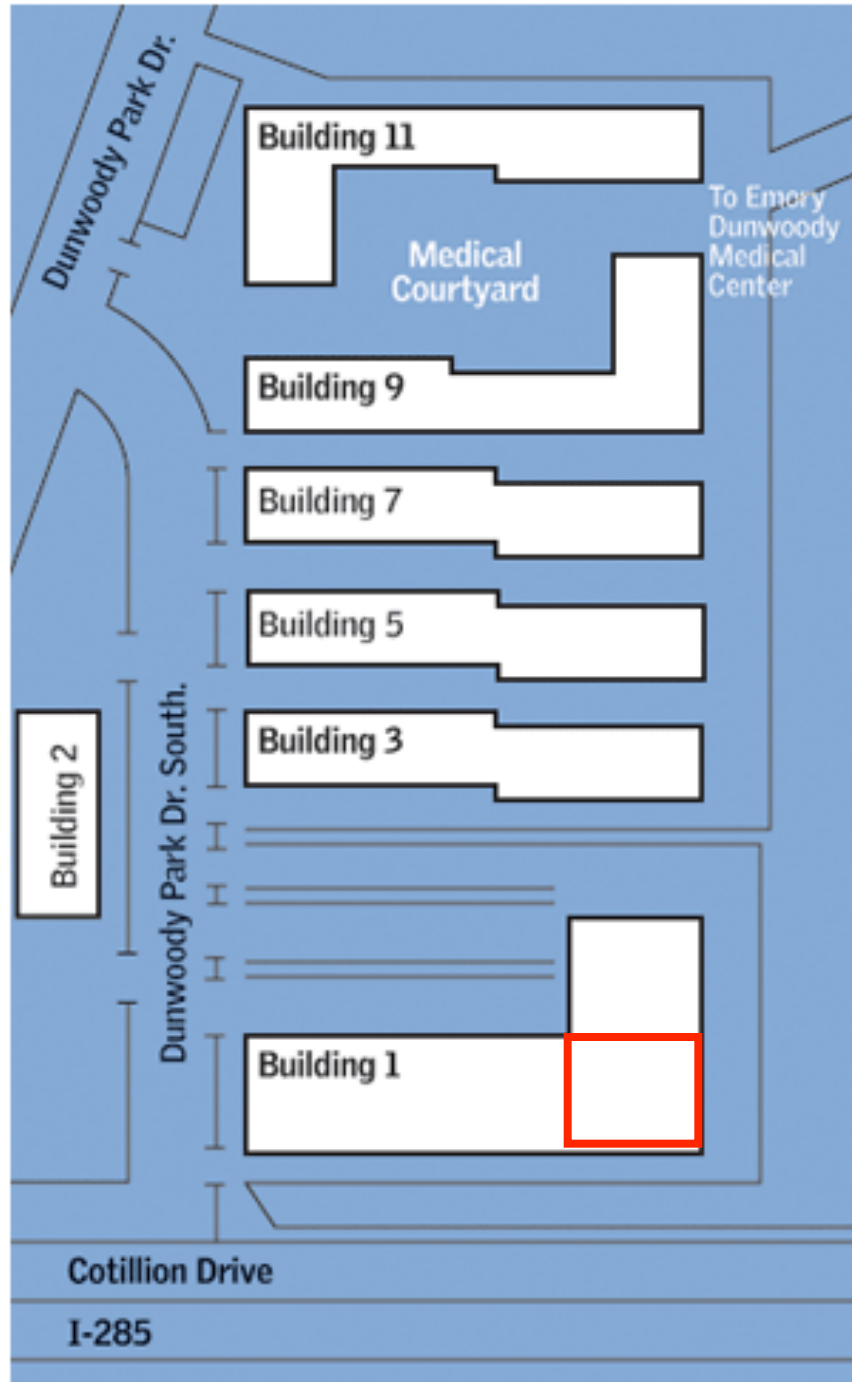

One Dunwoody Park
Suite: 230 | 4,707 Rentable Sq. Ft.

See more spaces available at www.dunwoodyholdings.com