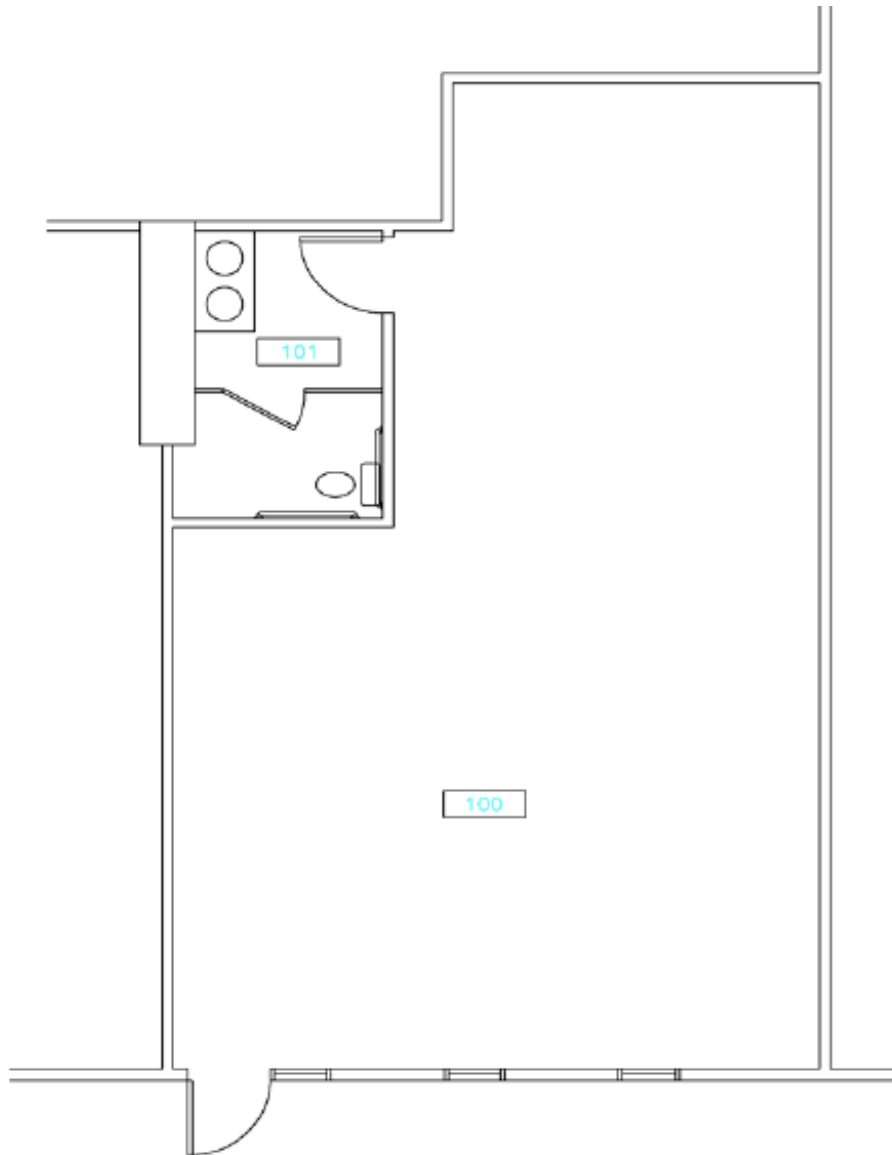

DUNWOODY HOLDINGS
COMMERCIAL REAL ESTATE

Contact: PX Head
Phone: 770-394-1935
Email: pxhead@dunwoodyholdings.com

Contact: Bob Stewart
Phone: 770-394-1935
Email: bstewart@dunwoodyholdings.com

Three Dunwoody Park
Suite: 119 | 898 Usable Sq. Ft. | 988 Rentable Sq. Ft.

Contact: Bob Stewart
Phone: 770-394-1935
Email: bstewart@dunwoodyholdings.com

Three Dunwoody Park
Suite: 119 | 898 Usable Sq. Ft. | 988 Rentable Sq. Ft.

See more spaces available at www.dunwoodyholdings.com