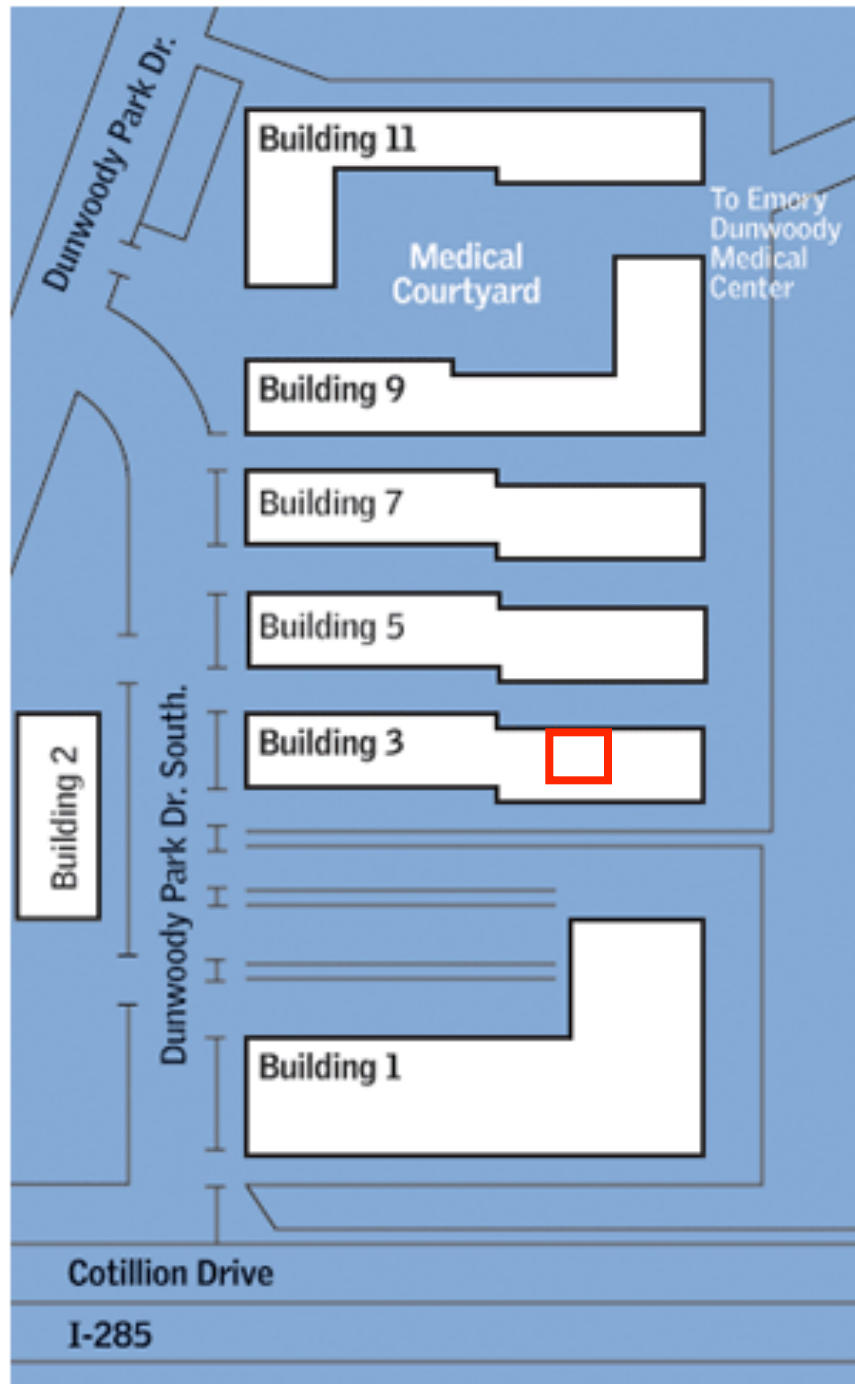

Contact: Bob Stewart
Phone: 770-394-1935
Email: bstewart@dunwoodyholdings.com

Three Dunwoody Park
Suite: 119 | 898 Usable Sq. Ft. | 988 Rentable Sq. Ft.

See more spaces available at www.dunwoodyholdings.com