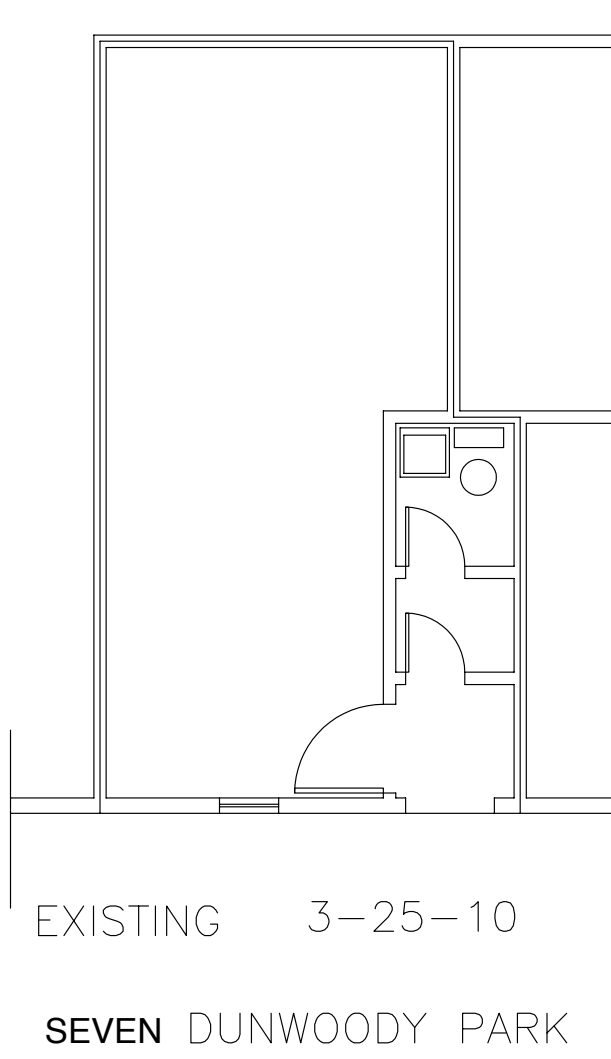

DUNWOODY HOLDINGS
COMMERCIAL REAL ESTATE

Contact: PX Head
Phone: 770-394-1935
Email: pxhead@dunwoodyholdings.com

Contact: Bob Stewart
Phone: 770-394-1935
Email: bstewart@dunwoodyholdings.com

Seven Dunwoody Park
Suite: 108 | 342 Usable Sq. Ft. | 376 Rentable Sq. Ft.