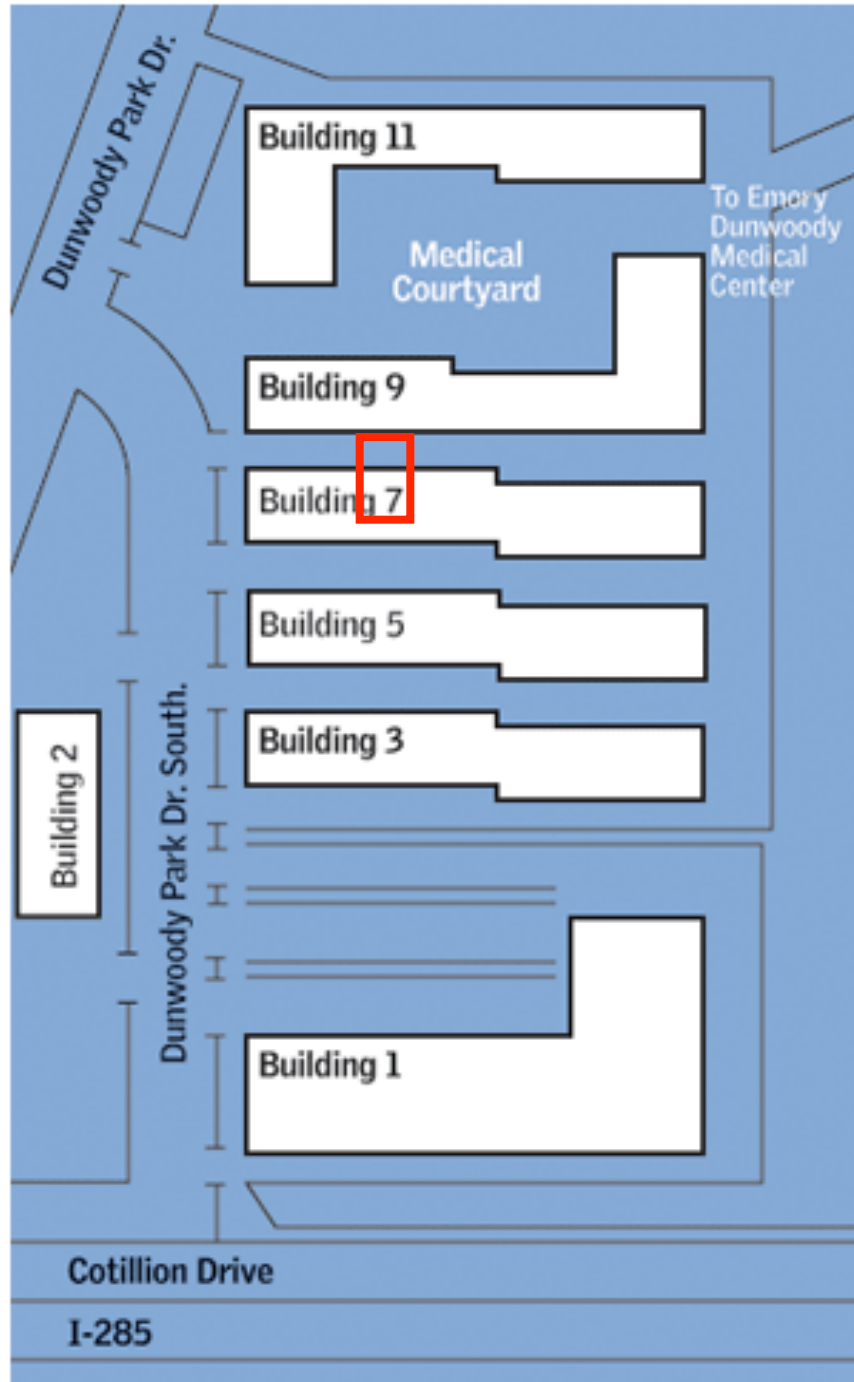

Contact: Bob Stewart
Phone: 770-394-1935
Email: bstewart@dunwoodyholdings.com

Seven Dunwoody Park
Suite: 108 | 342 Usable Sq. Ft. | 376 Rentable Sq. Ft.

See more spaces available at www.dunwoodyholdings.com