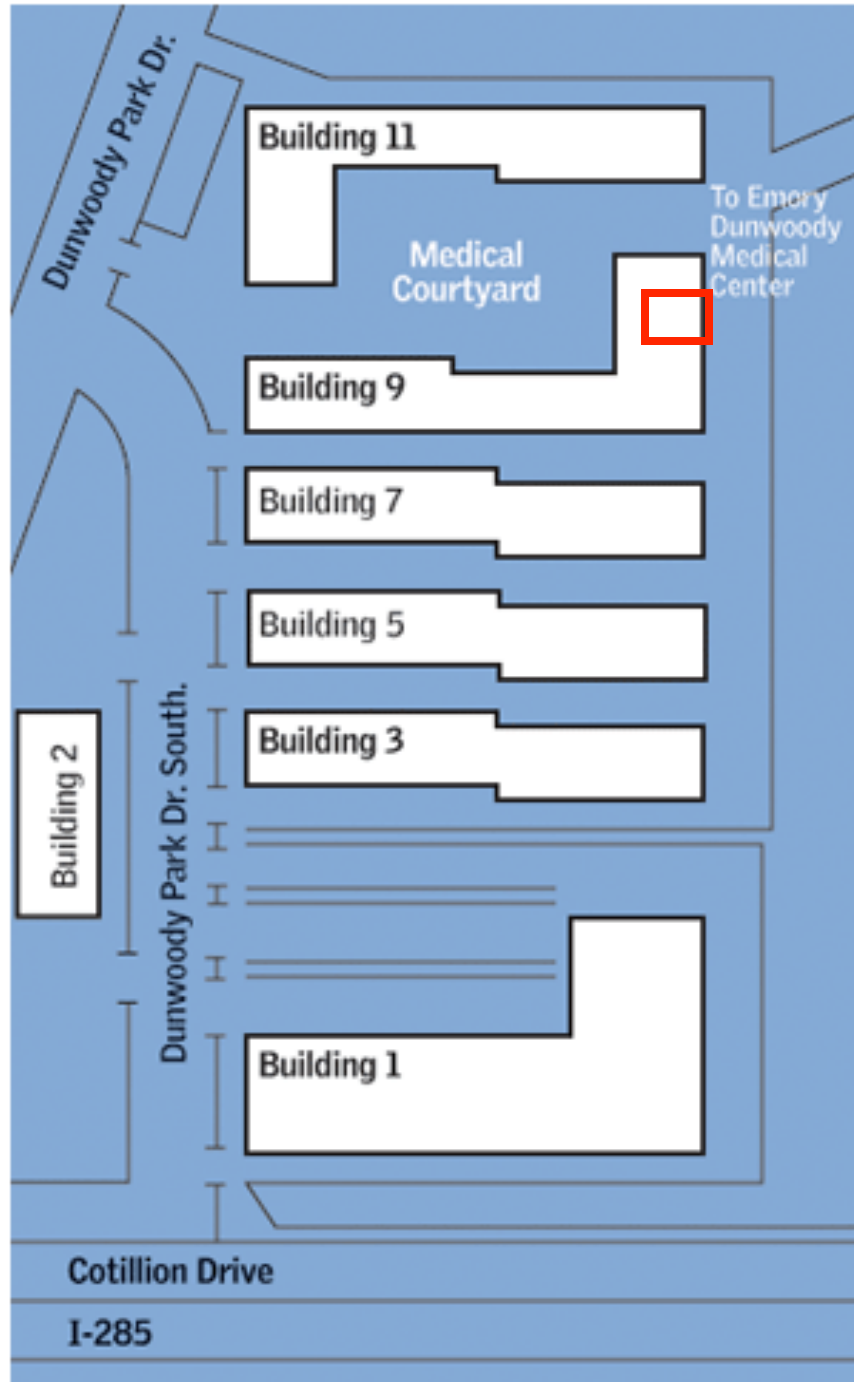

Nine Dunwoody Park
Suite: 133 | 716 Usable Sq. Ft. | 788 Rentable Sq. Ft.

See more spaces available at www.dunwoodyholdings.com