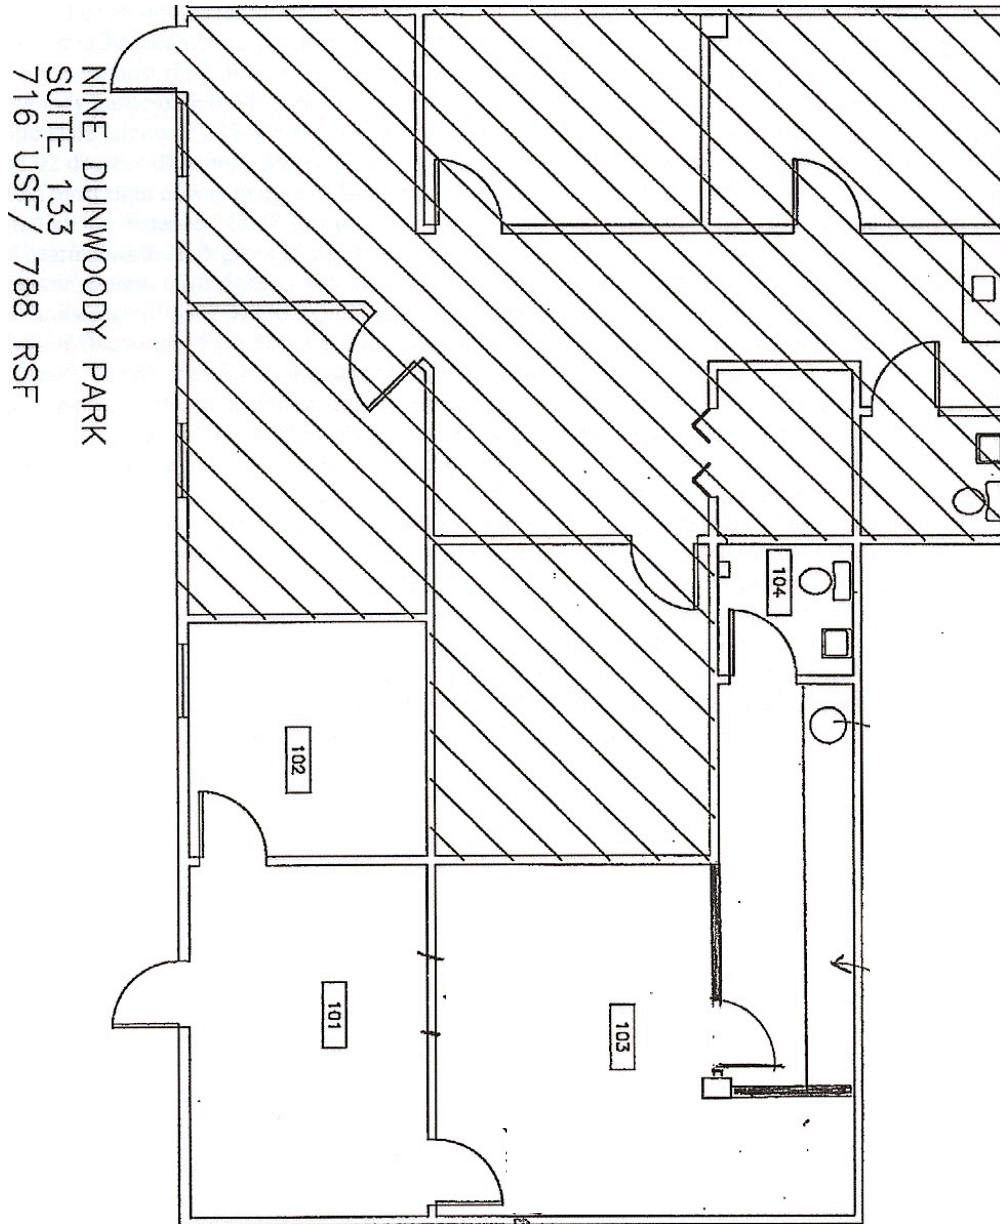

DUNWOODY HOLDINGS
COMMERCIAL REAL ESTATE

Contact: PX Head
Phone: 770-394-1935
Email: pxhead@dunwoodyholdings.com

Contact: Bob Stewart
Phone: 770-394-1935
Email: bstewart@dunwoodyholdings.com

Nine Dunwoody Park
Suite: 133 | 716 Usable Sq. Ft. | 788 Rentable Sq. Ft.

See more spaces available at www.dunwoodyholdings.com