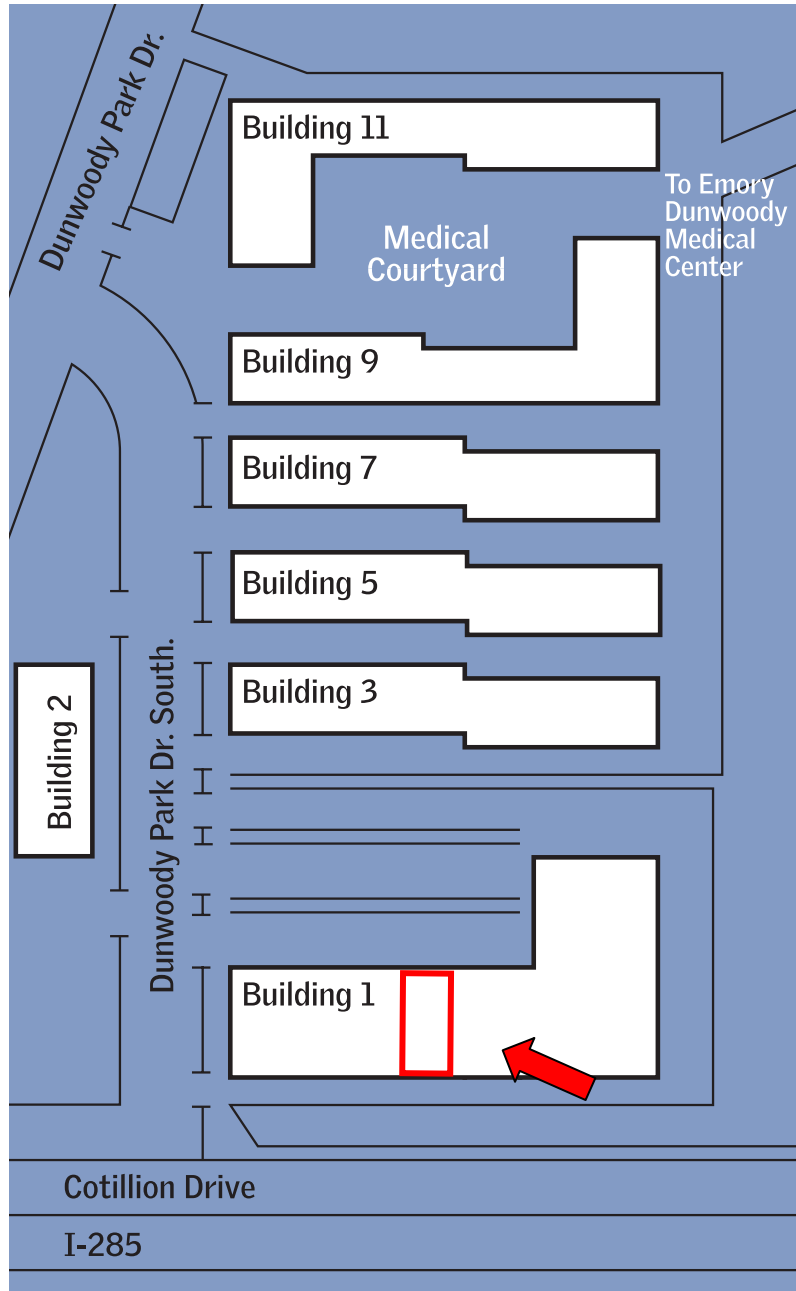

One Dunwoody Park

Suite: 210 | 3,338 Usable Square Feet | 3,672 Rentable Square Feet

Customized plans available

Not to scale

Features:

- Will Modify For Qualified Prospect
- Custom Lay Out Available
- All Modifications To Be Amortized

E-mail this floor plan from our Web site at: dunwoodyholdings.com

See more available space at dunwoodyholdings.com

One Dunwoody Park

Suite:210 | 3,338 Usable Square Feet | 3,672 Rentable Square Feet

Key Plan