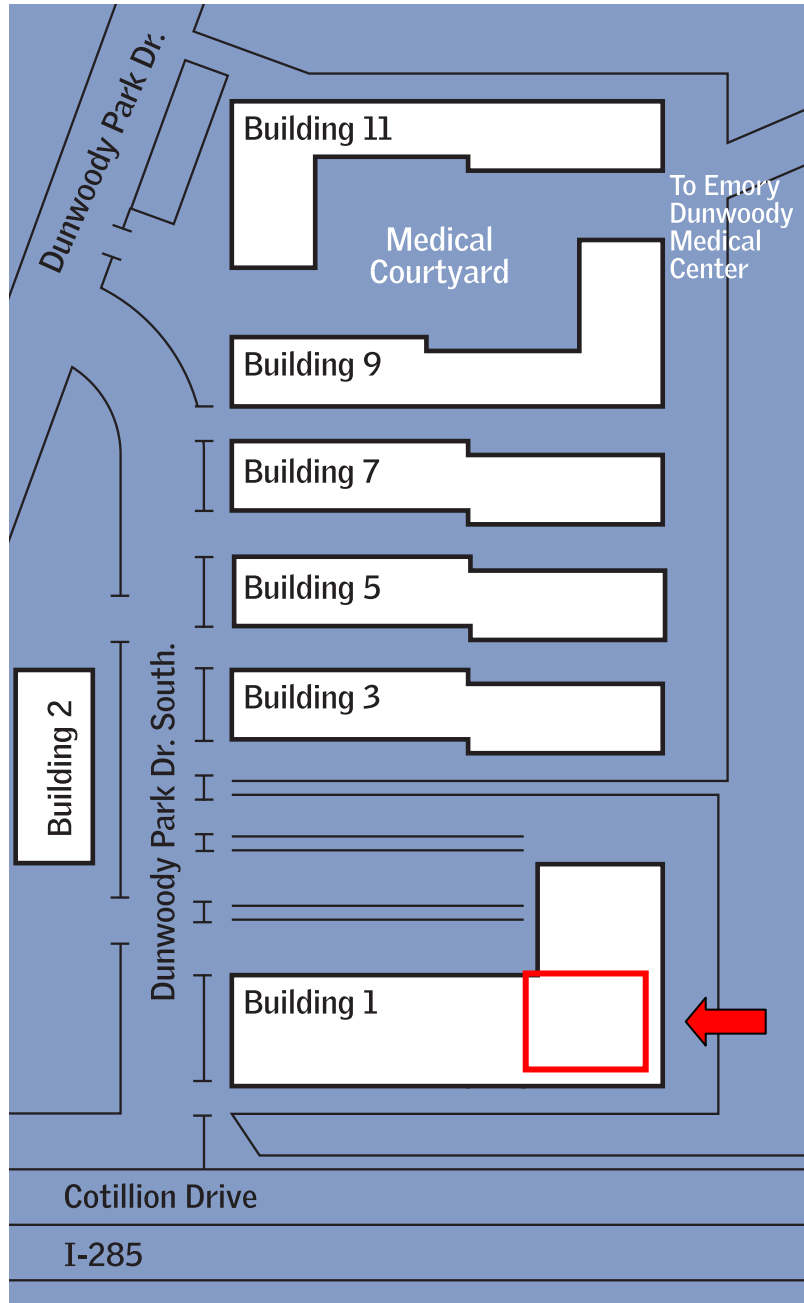

One Dunwoody Park

Suite: 230 | 4,279 Usable Square Feet | 4,707 Rentable Square Feet

Customized plans available

Not to scale

Features:

- Will Modify For Qualified Prospect
- Custom Lay Out Available
- All Modifications To Be Amortized

E-mail this floor plan from our Web site at: DunwoodyHoldings.com

ONE DUNWODDY PARK
SUITE 230
4,279 USF / 4,707 RSF

One Dunwoody Park

Suite: 230 | 4,279 Usable Square Feet | 4,707 Rentable Square Feet

Key Plan