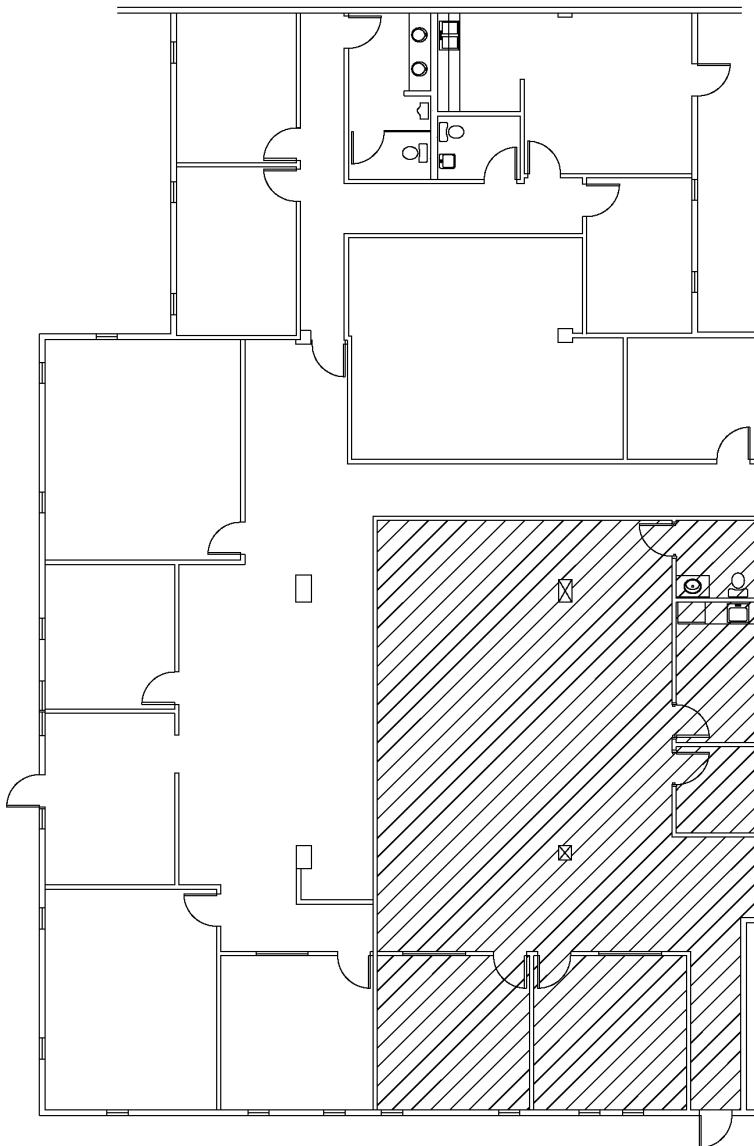

One Dunwoody Park

Suite: 230 | 4,279 Usable Square Feet | 4,707 Rentable Square Feet

Customized plans available

Not to scale

Features:

- Will Modify For Qualified Prospect
- Custom Lay Out Available
- All Modifications To Be Amortized

E-mail this floor plan from our Web site at: DunwoodyHoldings.com

ONE DUNWODDY PARK
SUITE 230
4,279 USF / 4,707 RSF

One Dunwoody Park

Suite: 230 | 4,279 Usable Square Feet | 4,707 Rentable Square Feet

Key Plan