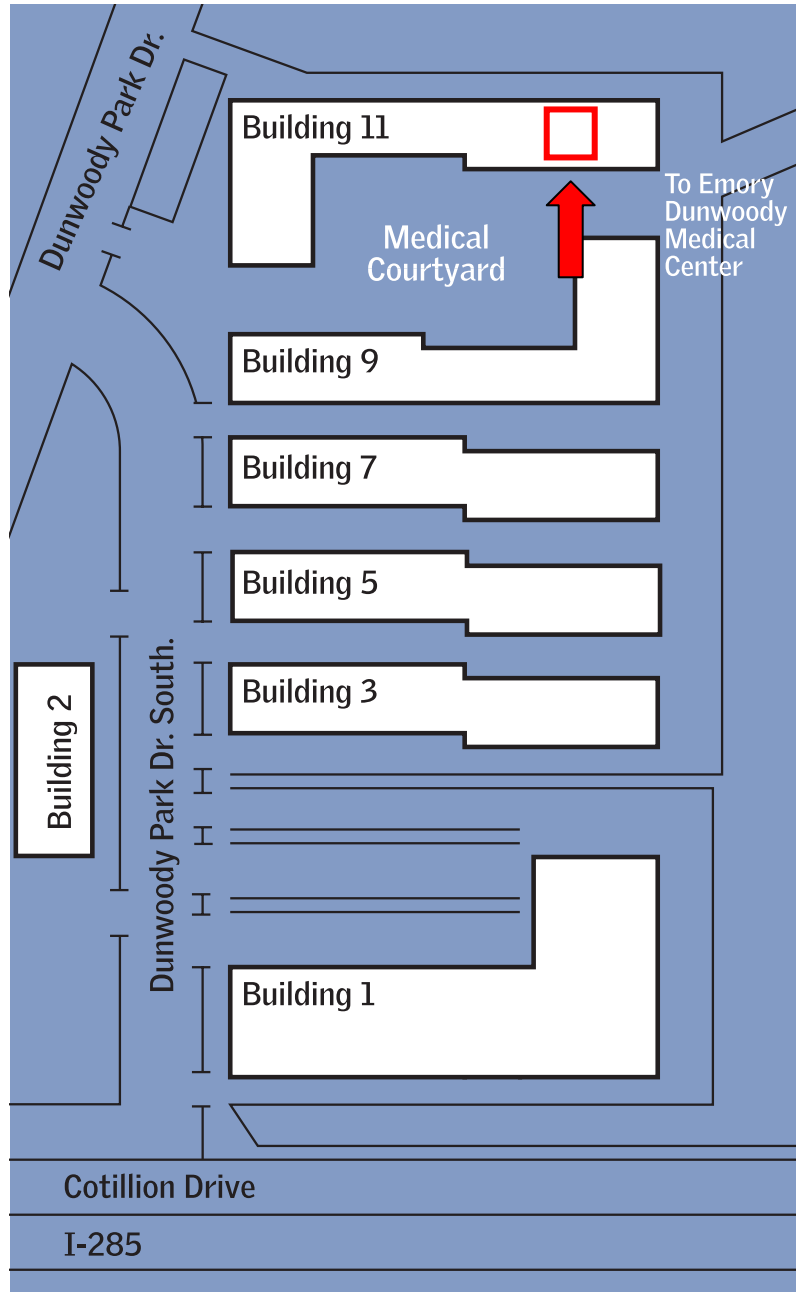

Eleven Dunwoody Park

Suite: 110 | 1,811 Usable Square Feet | 1,992 Rentable Square Feet

Customized plans available

Not to scale

Features:

- Will Modify For Qualified Prospect
- Custom Lay Out Available
- All Modifications To Be Amortized

E-mail this floor plan from our Web site at: dunwoodyholdings.com

ELEVEN DUNWOODY PARK
SUITE 110
1,811 USF/1,992 RSF

Eleven Dunwoody Park

Suite: 110 | 1,811 Usable Square Feet | 1,992 Rentable Square Feet

Key Plan

See more available space at dunwoodyholdings.com