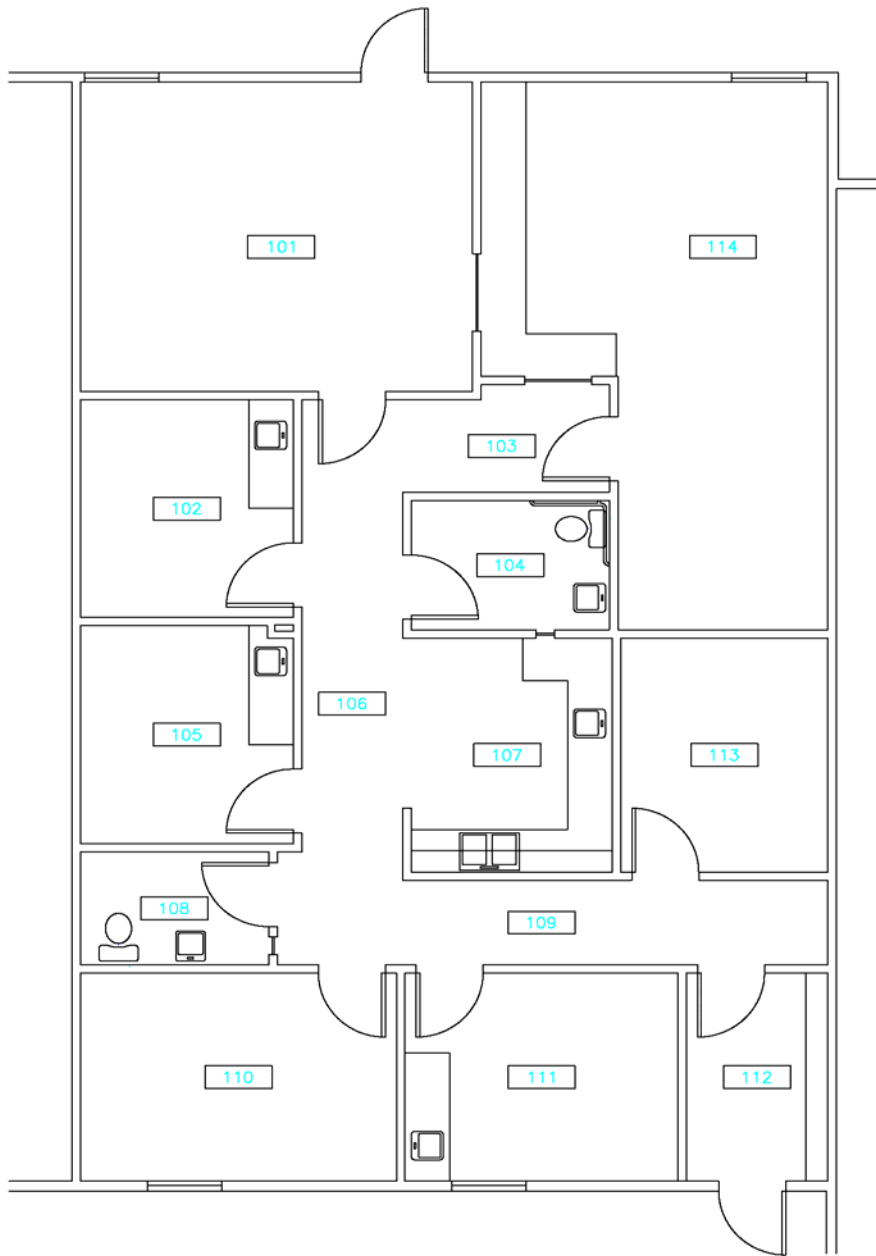

Eleven Dunwoody Park

Suite: 110 | 1,811 Usable Square Feet | 1,992 Rentable Square Feet

Customized plans available

Not to scale

Features:

- Will Modify For Qualified Prospect
- Custom Lay Out Available
- All Modifications To Be Amortized

E-mail this floor plan from our Web site at: dunwoodyholdings.com

ELEVEN DUNWOODY PARK
SUITE 110
1,811 USF/1,992 RSF

Eleven Dunwoody Park

Suite: 110 | 1,811 Usable Square Feet | 1,992 Rentable Square Feet