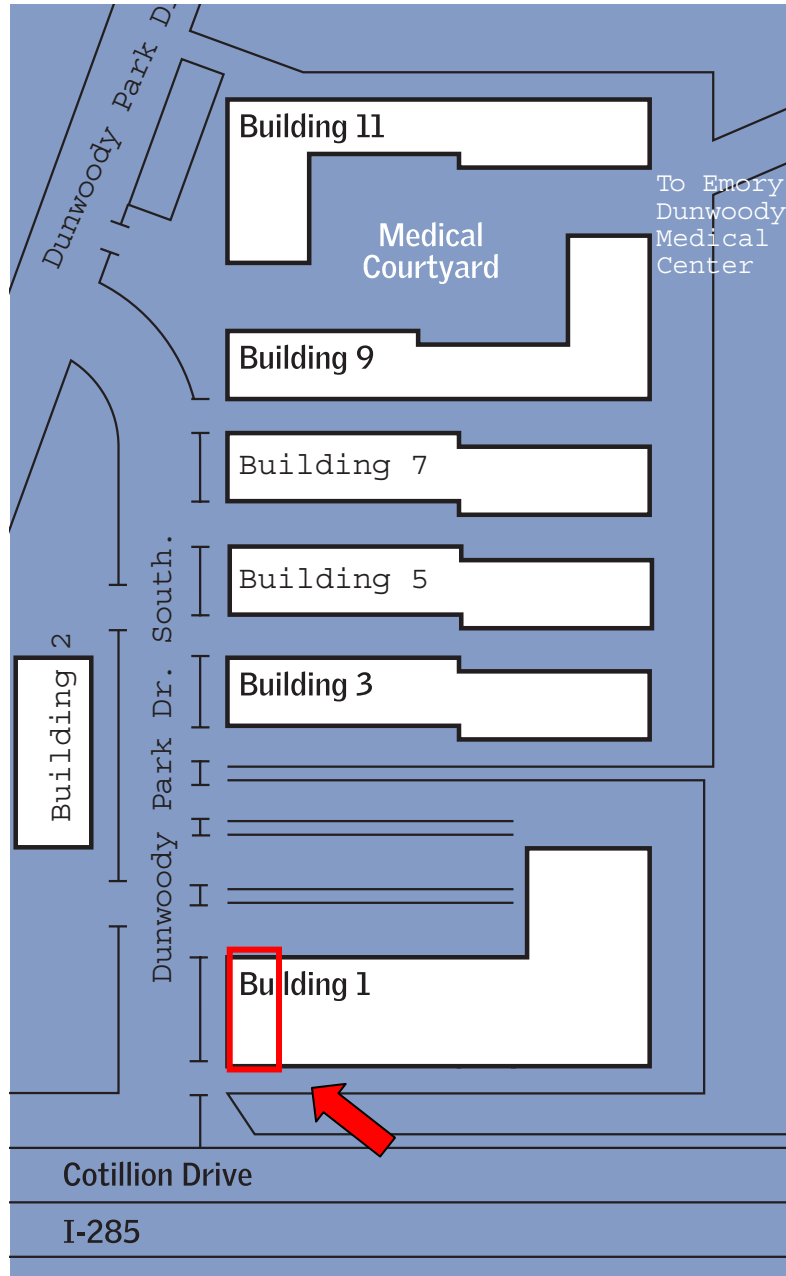

One Dunwoody Park

Suite: 103 | 2,432 Rentable Square Feet (2,211 Usable Square Feet)

Customized plans available

Not to scale

ONE DUNWOODY PARK
SUITE 103
2,211 USF/2,432 RSF

E-mail this floor plan or see more available space at DunwoodyHoldings.com

One Dunwoody Park

Suite: 103 | 2,432 Rentable Square Feet (2,211 Usable Square Feet)

Key Plan

E-mail this floor plan or see more available space at DunwoodyHoldings.com