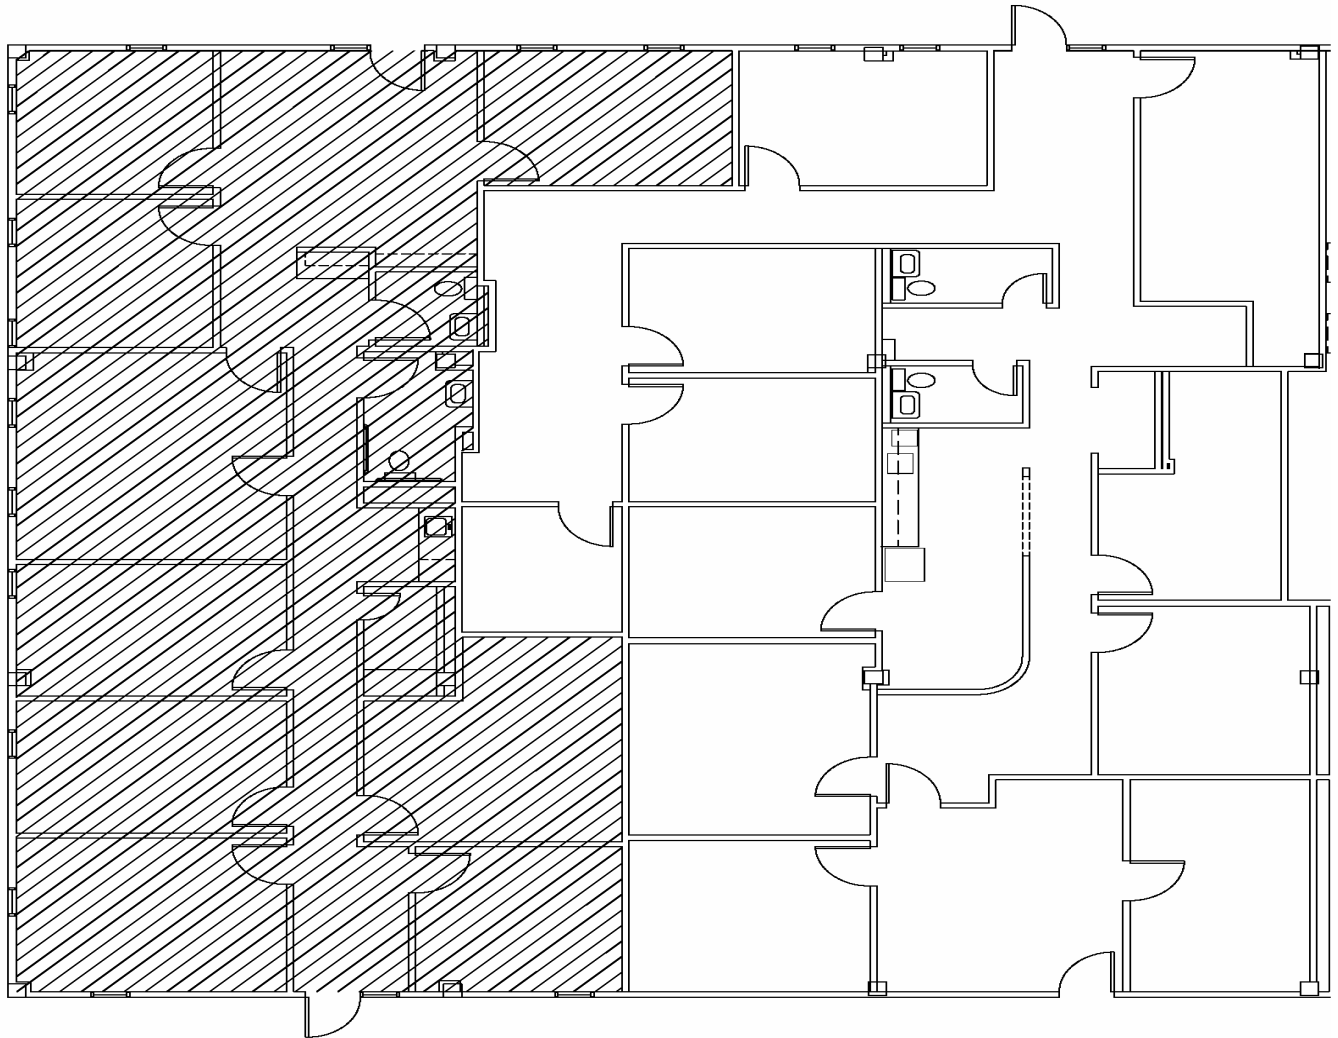

One Dunwoody Park

Suite: 105 | 3,334 Rentable Square Feet: | 3,031 Usable Square Feet:

Customized plans available

Not to scale

ONE DUNWOODY PARK
SUITE 105
3,031 USF/3,334 RSF

E-mail this floor plan or see more available space at DunwoodyHoldings.com

One Dunwoody Park

Suite: 105 | 3,334 Rentable Square Feet: | 3,031 Usable Square Feet:

Key Plan

E-mail this floor plan or see more available space at DunwoodyHoldings.com