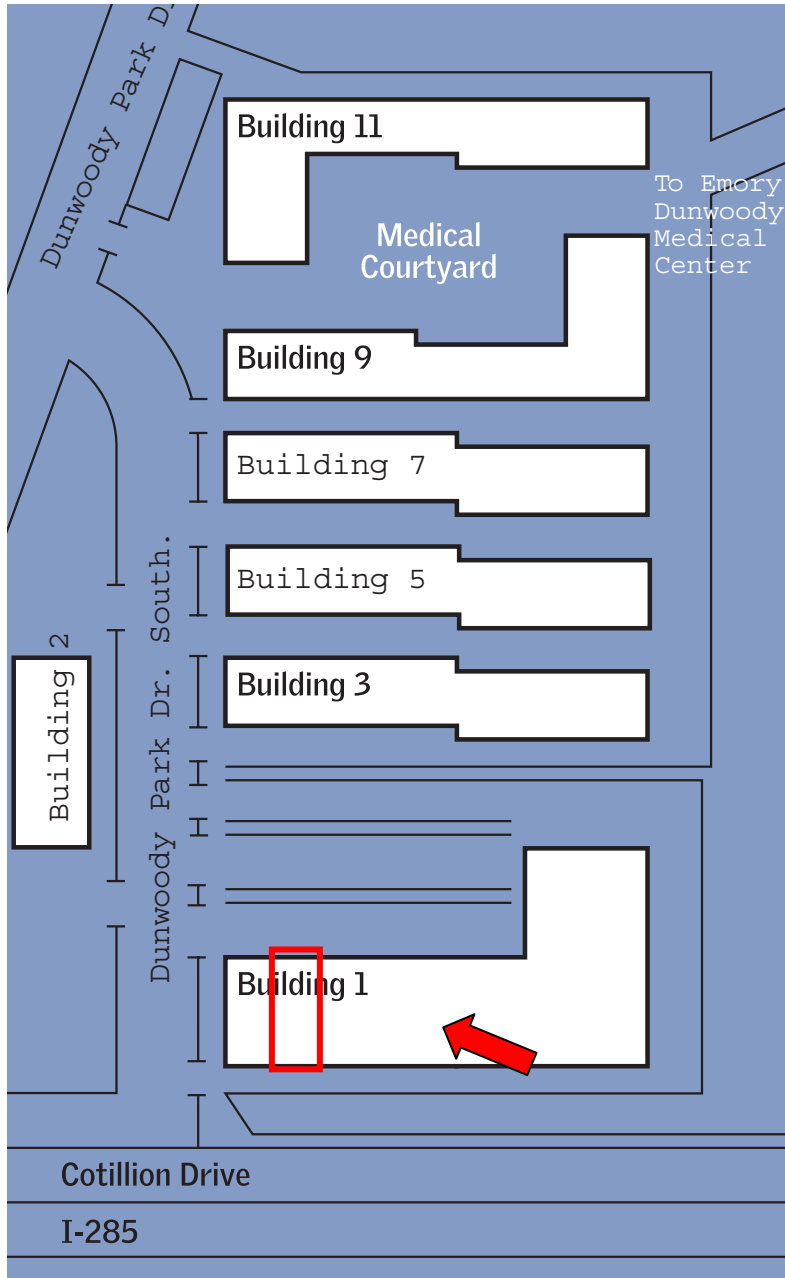

One Dunwoody Park

Suite: 105 | 3,334 Rentable Square Feet: | 3,031 Usable Square Feet:

Customized plans available

Not to scale

ONE DUNWOODY PARK
SUITE 105
3,031 USF/3,334 RSF

E-mail this floor plan or see more available space at DunwoodyHoldings.com

One Dunwoody Park

Suite: 105 | 3,334 Rentable Square Feet: | 3,031 Usable Square Feet:

Key Plan

E-mail this floor plan or see more available space at DunwoodyHoldings.com