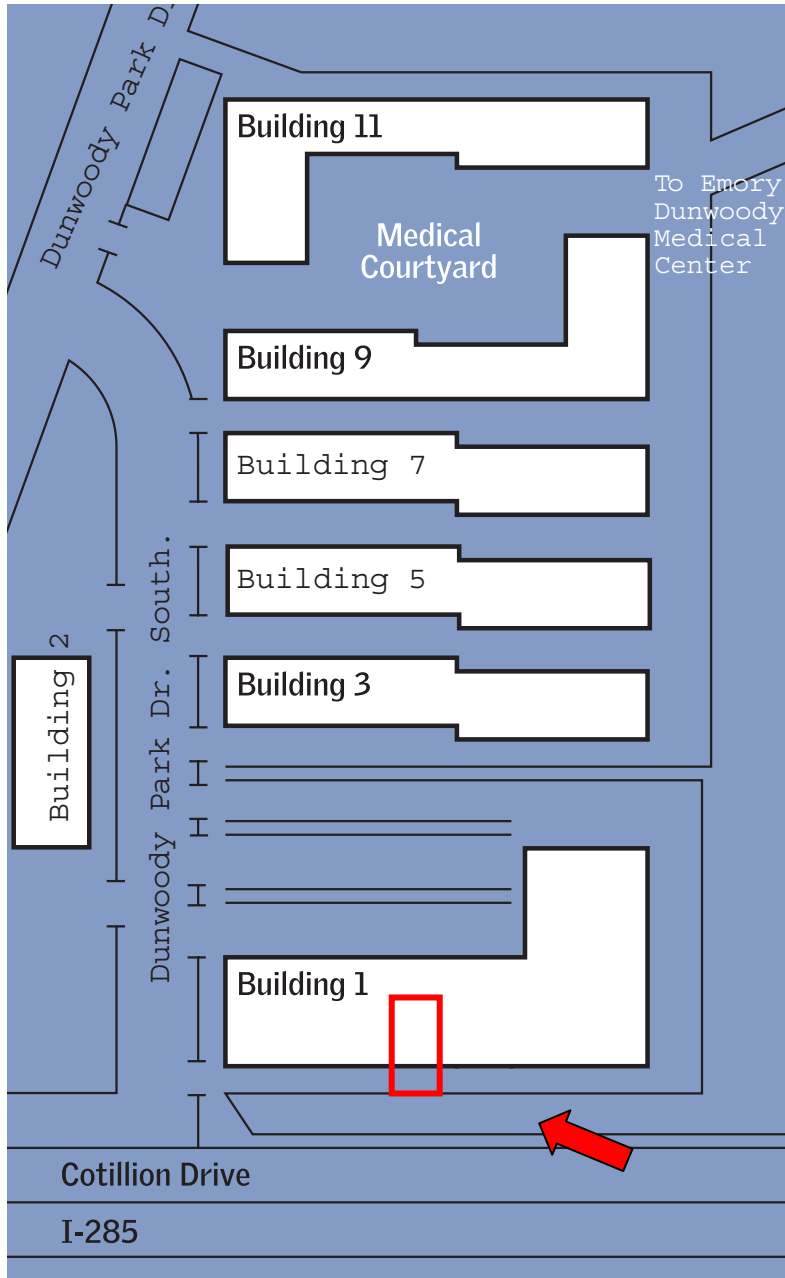

One Dunwoody Park

Suite: 112 | 3,115 Rentable Square Feet: | 2,832 Usable Square Feet:

Customized plans available

Not to scale

ONE DUNWOODY PARK
SUITE 112
2,832 USF / 3,115 RSF

E-mail this floor plan or see more available space at DunwoodyHoldings.com

One Dunwoody Park

Suite: 112 | 3,115 Rentable Square Feet: | 2,832 Usable Square Feet:

Key Plan

E-mail this floor plan or see more available space at DunwoodyHoldings.com