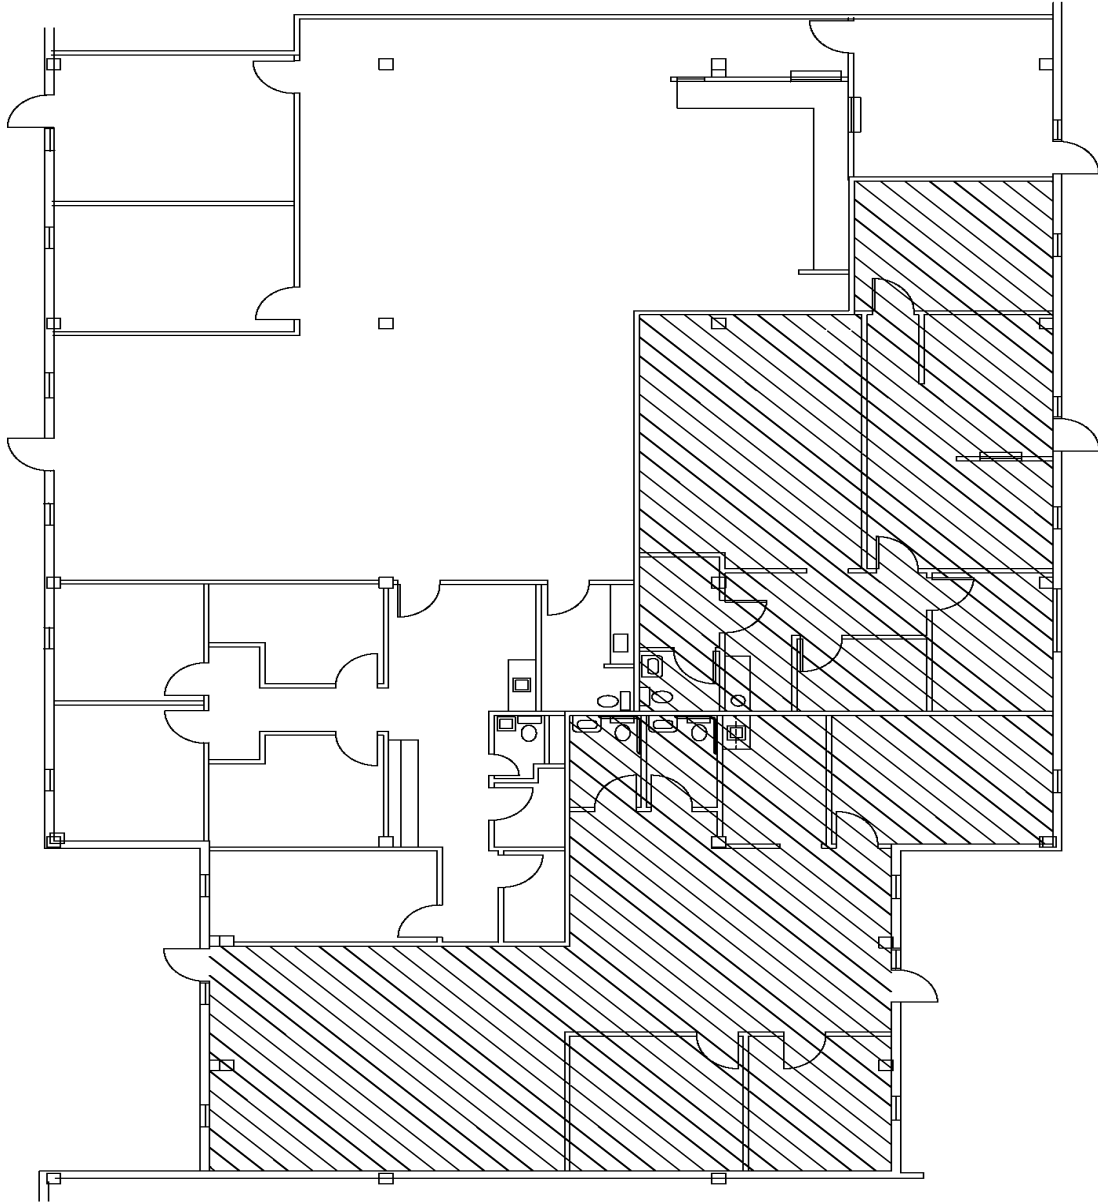

One Dunwoody Park

Suites: 112/115 | 4,496 Rentable Square Feet (4,087 Usable Square Feet)

Customized plans available

Not to scale

ONE DUNWOODY PARK
SUITE 112
4,087 USF/4,496 RSF

E-mail this floor plan or see more available space at DunwoodyHoldings.com

One Dunwoody Park

Suite: 112/115 | 4,496 Rentable Square Feet (4,087 Usable Square Feet)

Key Plan

E-mail this floor plan or see more available space at DunwoodyHoldings.com