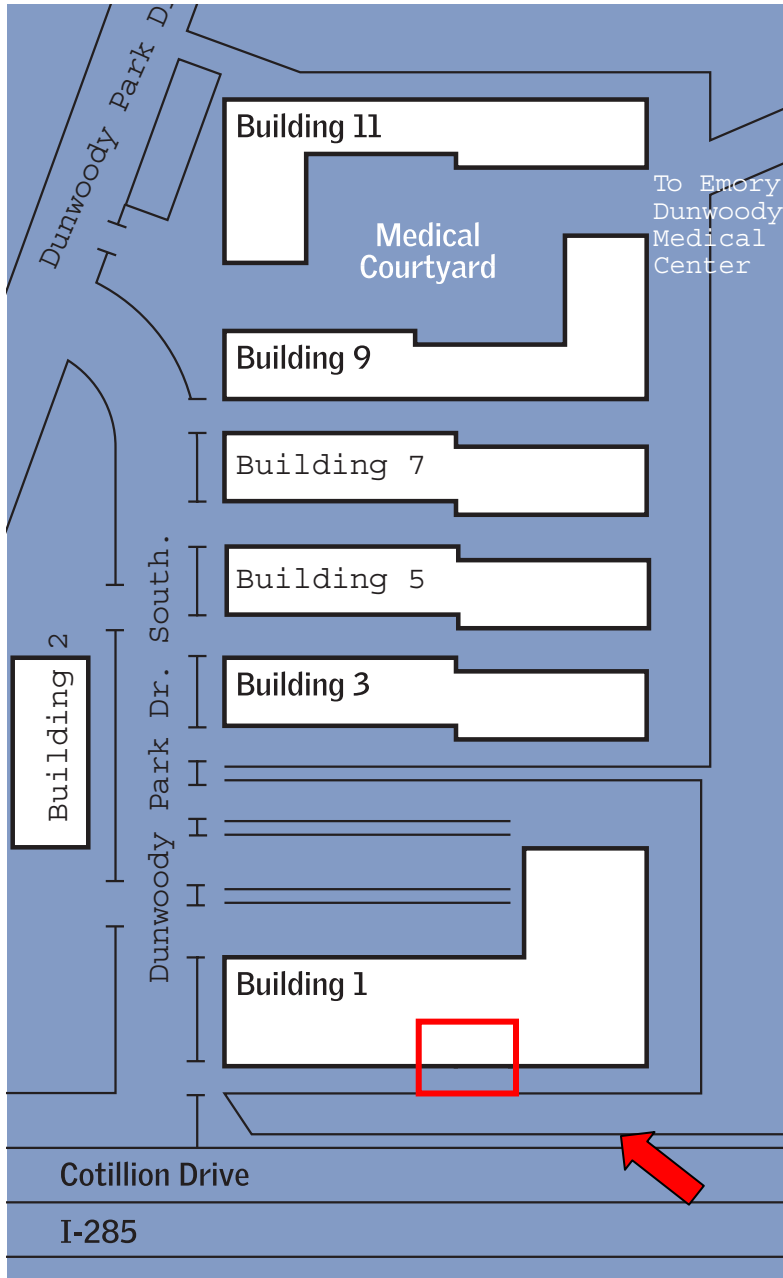

One Dunwoody Park

Suites: 112/115 | 4,496 Rentable Square Feet (4,087 Usable Square Feet)

Customized plans available

Not to scale

ONE DUNWOODY PARK
SUITE 112
4,087 USF/4,496 RSF

E-mail this floor plan or see more available space at DunwoodyHoldings.com

One Dunwoody Park

Suite: 112/115 | 4,496 Rentable Square Feet (4,087 Usable Square Feet)

Key Plan

E-mail this floor plan or see more available space at DunwoodyHoldings.com