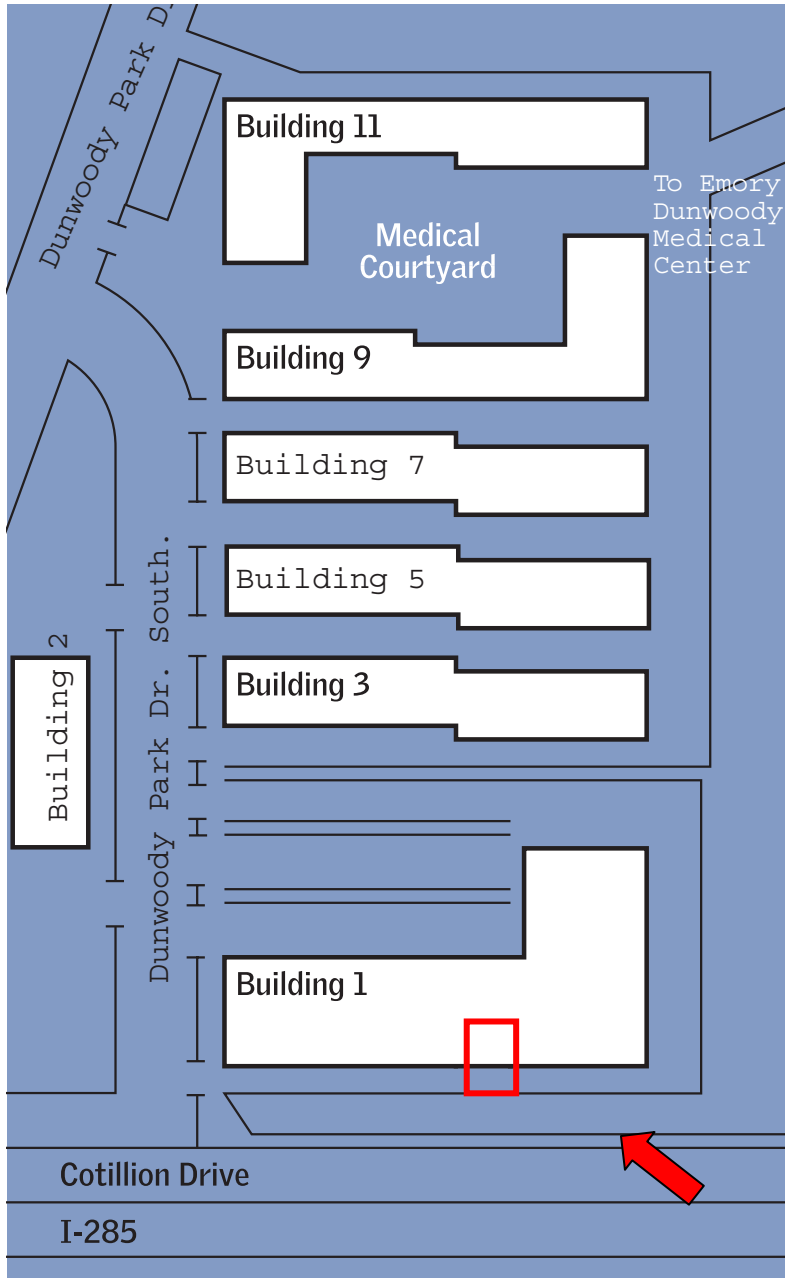

One Dunwoody Park

Suite: 115 | 1,334 Rentable Square Feet (1,012 Usable Square Feet)

Customized plans available

Not to scale

ONE DUNWOODY PARK
SUITE 115
1,012 USF / 1,334 RSF

E-mail this floor plan or see more available space at DunwoodyHoldings.com

One Dunwoody Park

Suite: 115 | 1,334 Rentable Square Feet (1,012 Usable Square Feet)

Key Plan

E-mail this floor plan or see more available space at DunwoodyHoldings.com