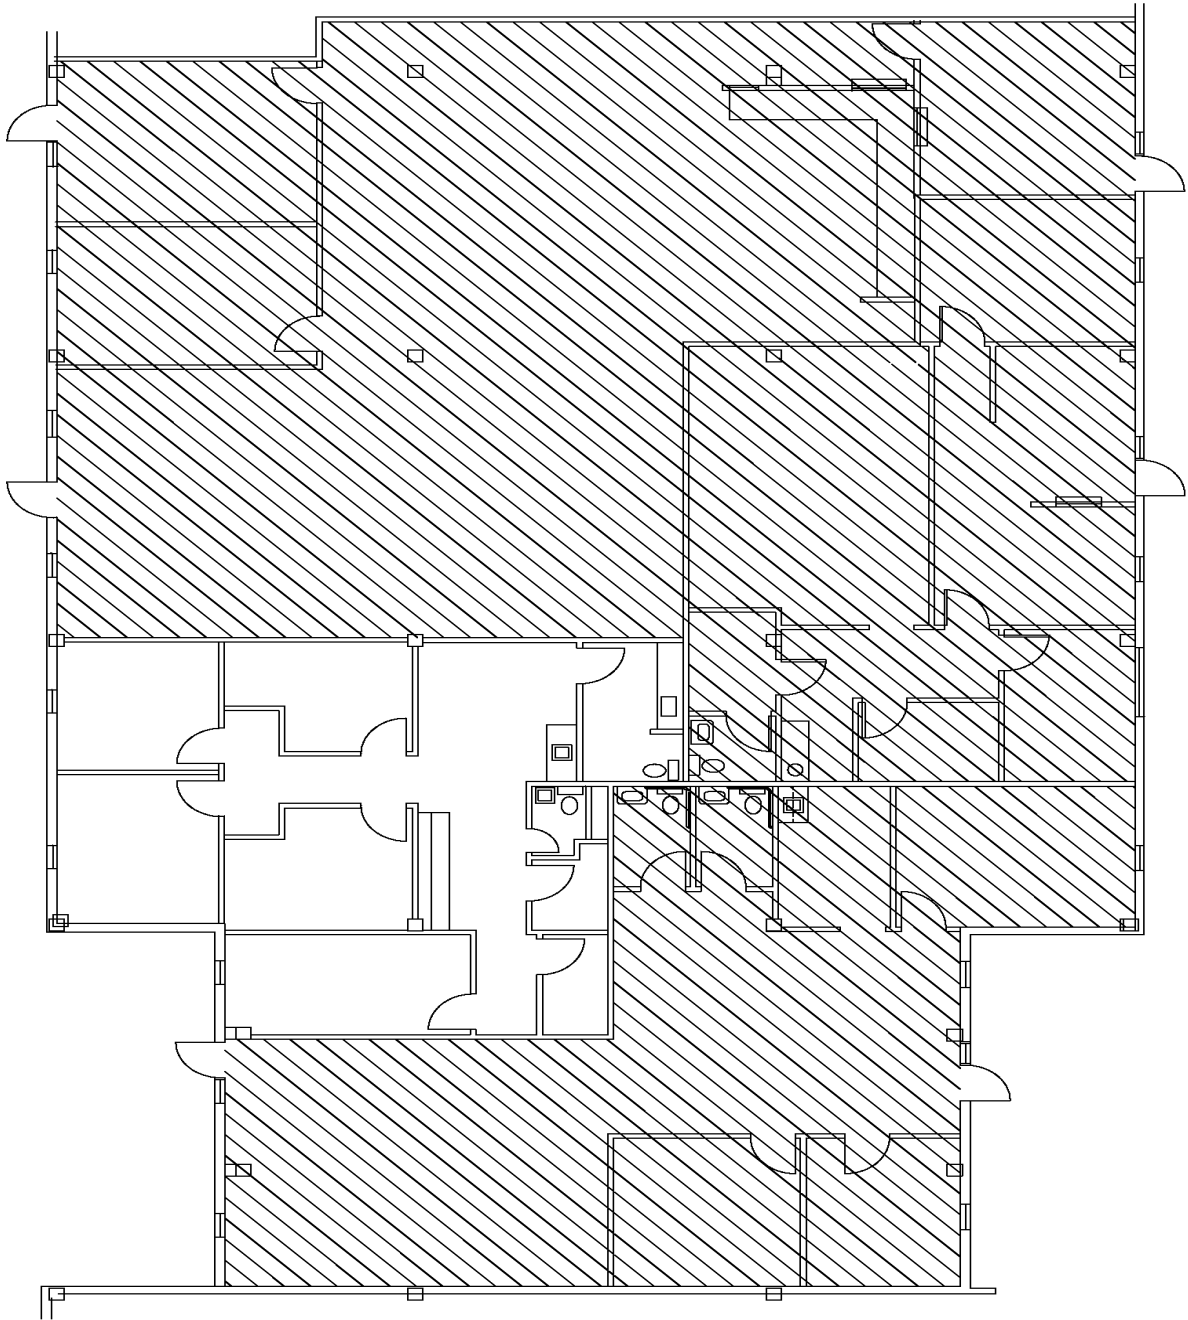

One Dunwoody Park

Suite: 115 | 1,334 Rentable Square Feet (1,012 Usable Square Feet)

Customized plans available

Not to scale

ONE DUNWOODY PARK
SUITE 115
1,012 USF / 1,334 RSF

E-mail this floor plan or see more available space at DunwoodyHoldings.com

One Dunwoody Park

Suite: 115 | 1,334 Rentable Square Feet (1,012 Usable Square Feet)

Key Plan

E-mail this floor plan or see more available space at DunwoodyHoldings.com