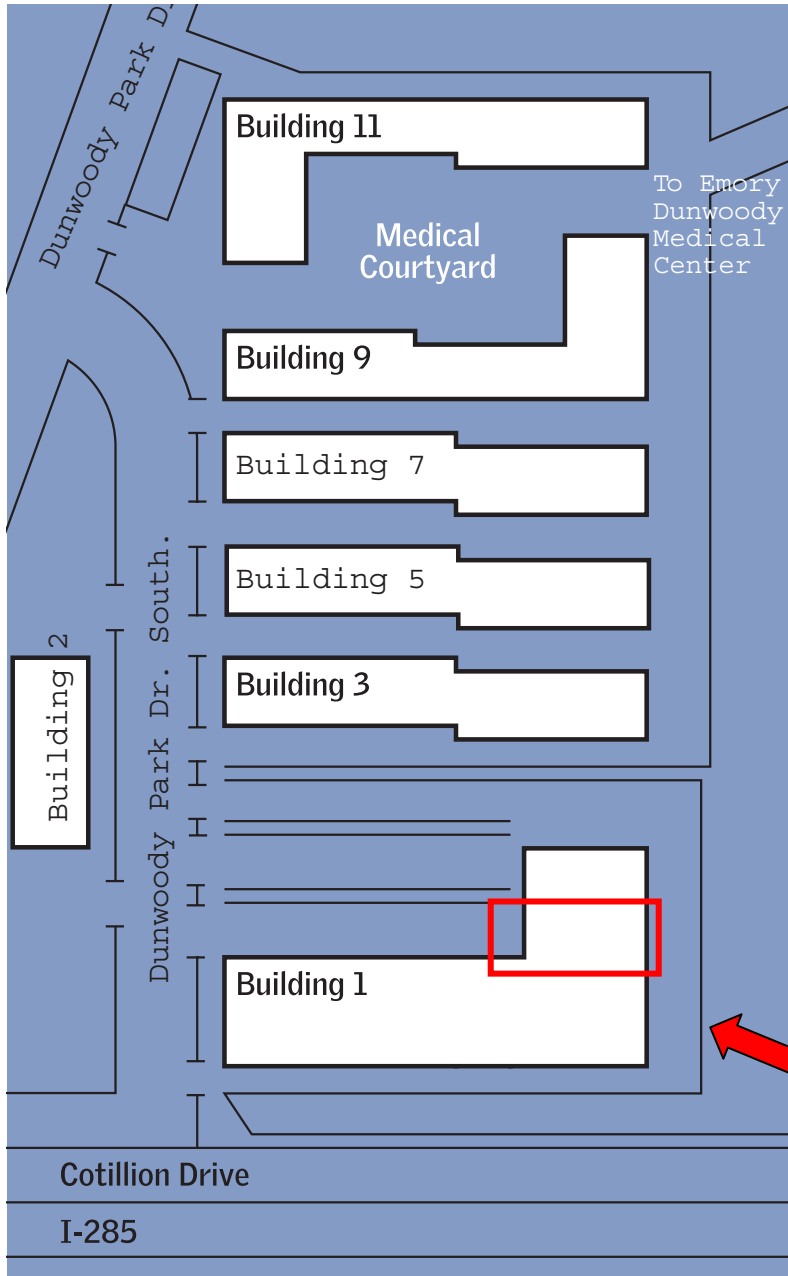

One Dunwoody Park

Suite: 240 | 7,136 Rentable Square Feet (6,487 Usable Square Feet)

Customized plans available / NOT TO SCALE

One Dunwoody Park

Suite: 240 | 7,136 Rentable Square Feet (6,487 Usable Square Feet)

Key Plan

E-mail this floor plan or see more available space at DunwoodyHoldings.com