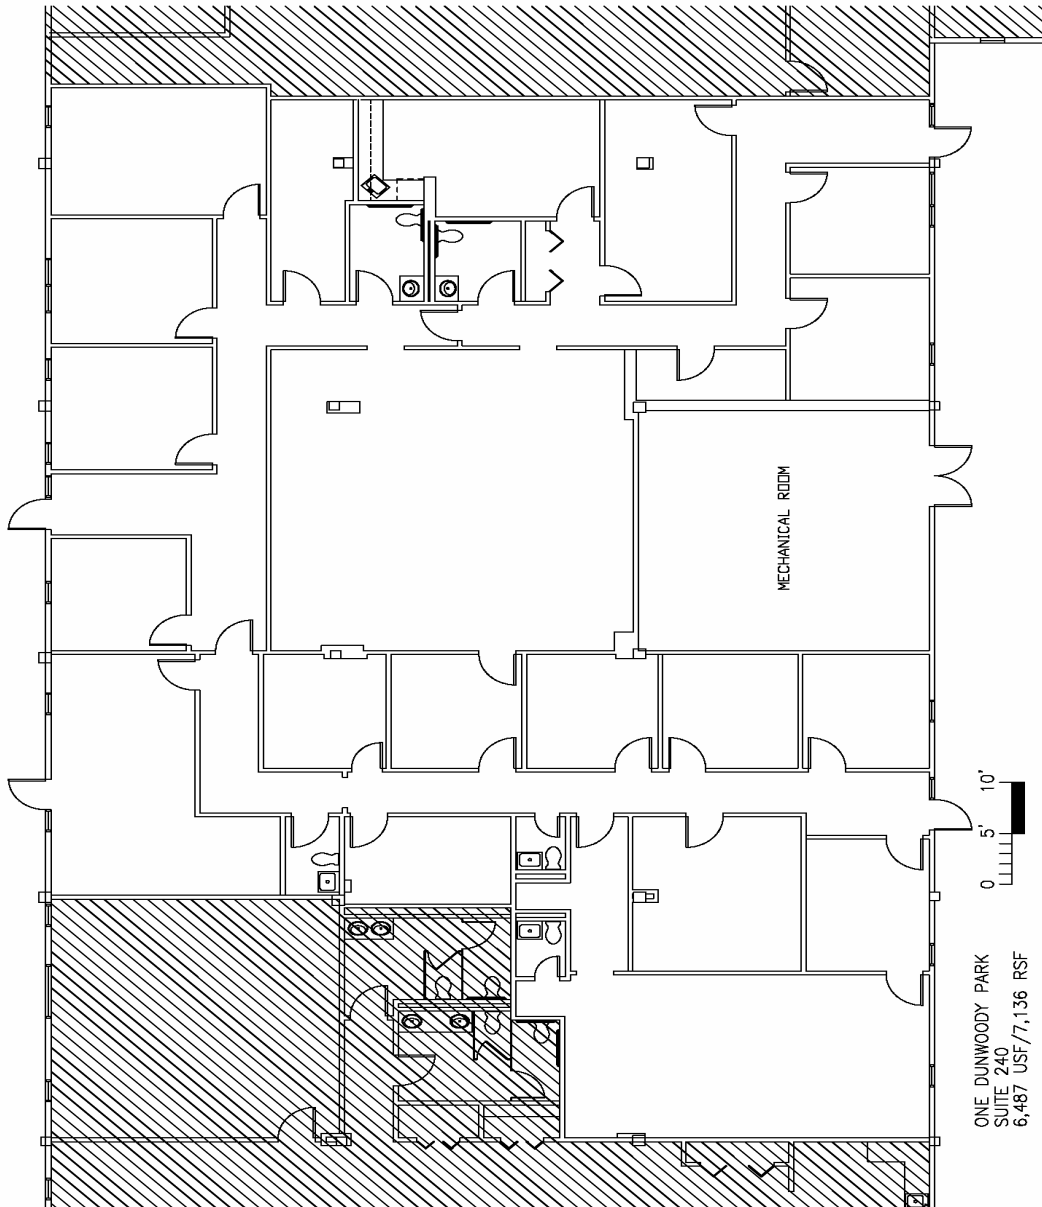

One Dunwoody Park

Suite: 240 | 7,136 Rentable Square Feet (6,487 Usable Square Feet)

Customized plans available / NOT TO SCALE

One Dunwoody Park

Suite: 240 | 7,136 Rentable Square Feet (6,487 Usable Square Feet)

Key Plan

E-mail this floor plan or see more available space at DunwoodyHoldings.com