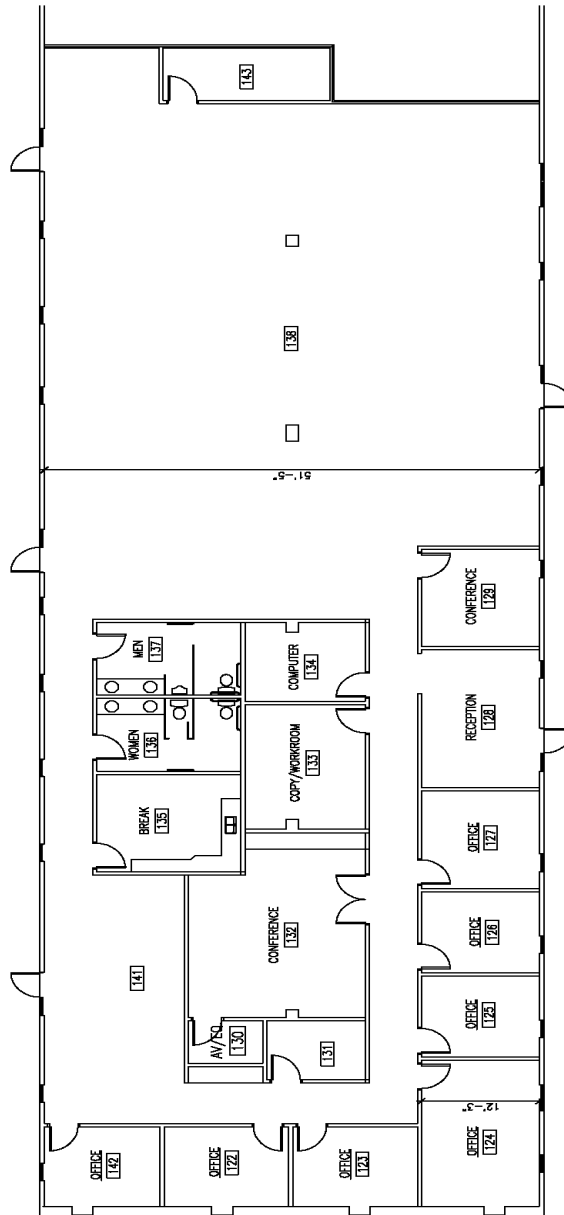

Five Dunwoody Park

Suite: 118 | 8,178 Rentable Square Feet (7,434 Usable Square Feet)

Customized plans available

Not to scale

USABLE AREA: 7,434.5 S.F.
RENTABLE AREA: 8,178.0 S.F.

DUNWOODY PARK
BUILDING 5, SUITE 118 10-30-08

Five Dunwoody Park

Suite: 118 | 8,178 Rentable Square Feet (7,434 Usable Square Feet)

Key Plan

E-mail this floor plan or see more available space at DunwoodyHoldings.com