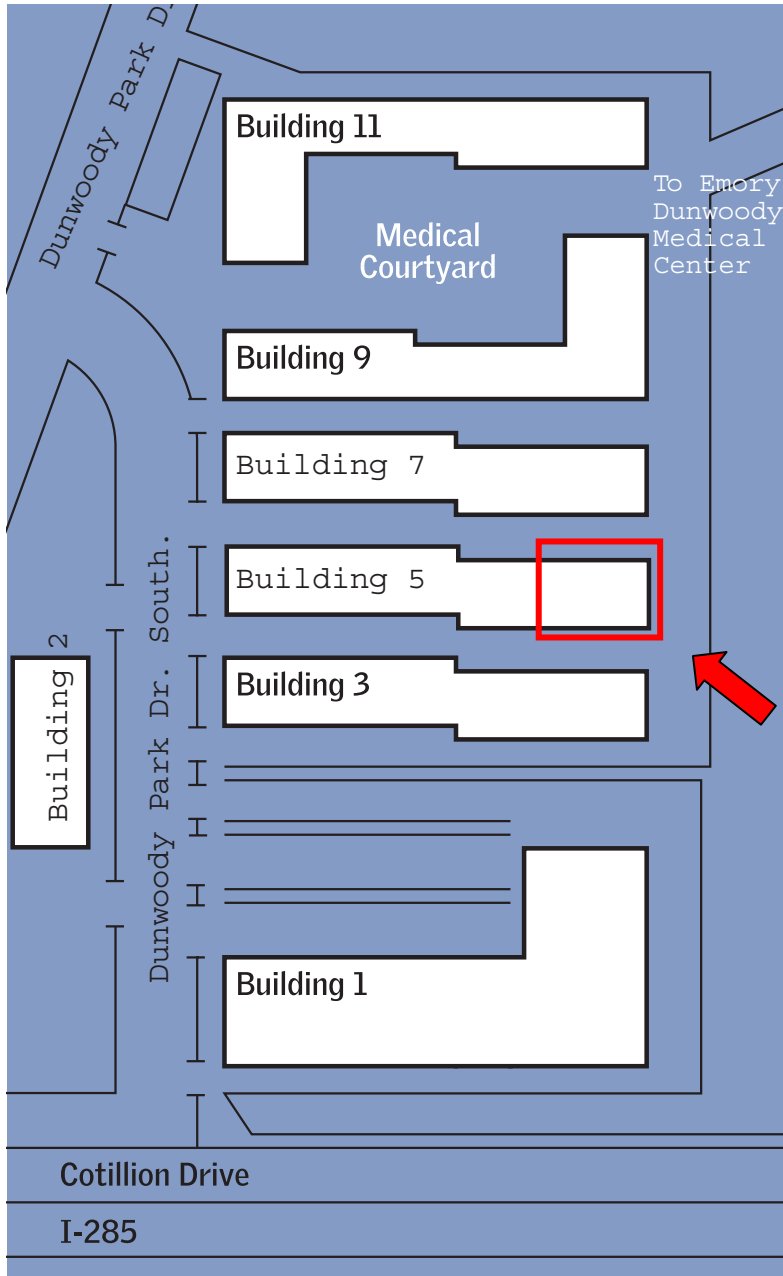

Five Dunwoody Park

Suite: 118 | 8,178 Rentable Square Feet (7,434 Usable Square Feet)

Customized plans available

Not to scale

USABLE AREA: 7,434.5 S.F.
RENTABLE AREA: 8,178.0 S.F.

DUNWOODY PARK
BUILDING 5, SUITE 118 10-30-08

Five Dunwoody Park

Suite: 118 | 8,178 Rentable Square Feet (7,434 Usable Square Feet)

Key Plan

E-mail this floor plan or see more available space at DunwoodyHoldings.com