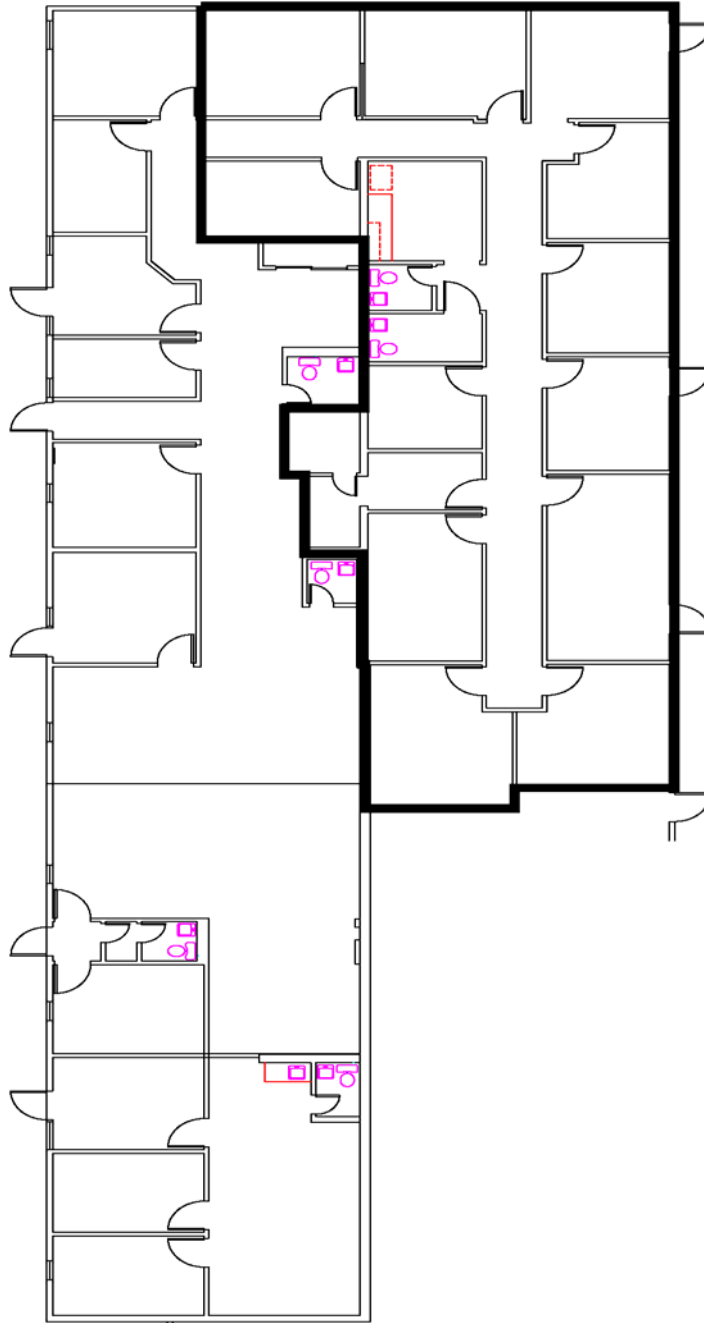

Seven Dunwoody Park

Suite: 104 | 2,806 Rentable Square Feet (2,551 Usable Square Feet)

Customized plans available

Not to scale

SEVEN DUNWOODY PARK
SUITE 104
2,551 USF/2,806 RSF

E-mail this floor plan or see more available space at DunwoodyHoldings.com

Seven Dunwoody Park

Suite: 104 | 2,806 Rentable Square Feet (2,551 Usable Square Feet)

Key Plan

E-mail this floor plan or see more available space at DunwoodyHoldings.com