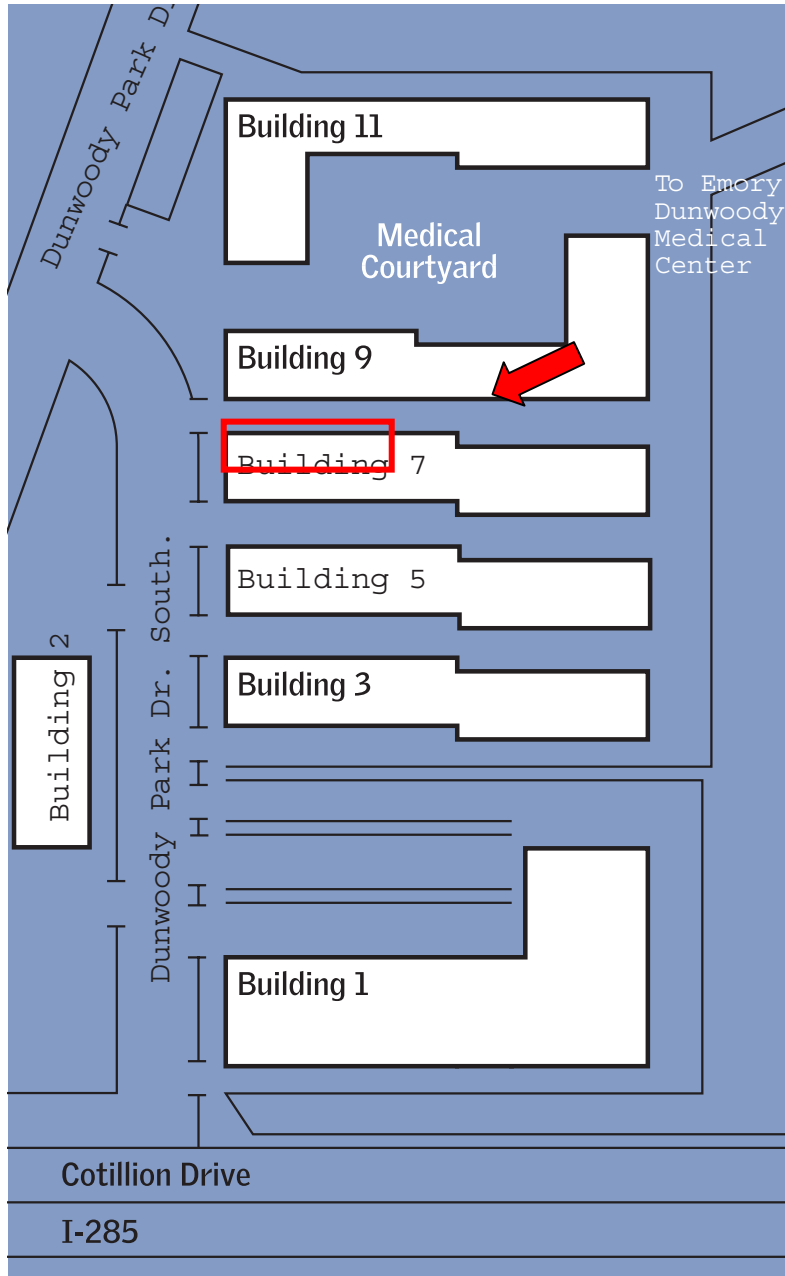

Seven Dunwoody Park

Suite: 104 | 2,806 Rentable Square Feet (2,551 Usable Square Feet)

Customized plans available

Not to scale

SEVEN DUNWOODY PARK
SUITE 104
2,551 USF/2,806 RSF

E-mail this floor plan or see more available space at DunwoodyHoldings.com

Seven Dunwoody Park

Suite: 104 | 2,806 Rentable Square Feet (2,551 Usable Square Feet)

Key Plan

E-mail this floor plan or see more available space at DunwoodyHoldings.com