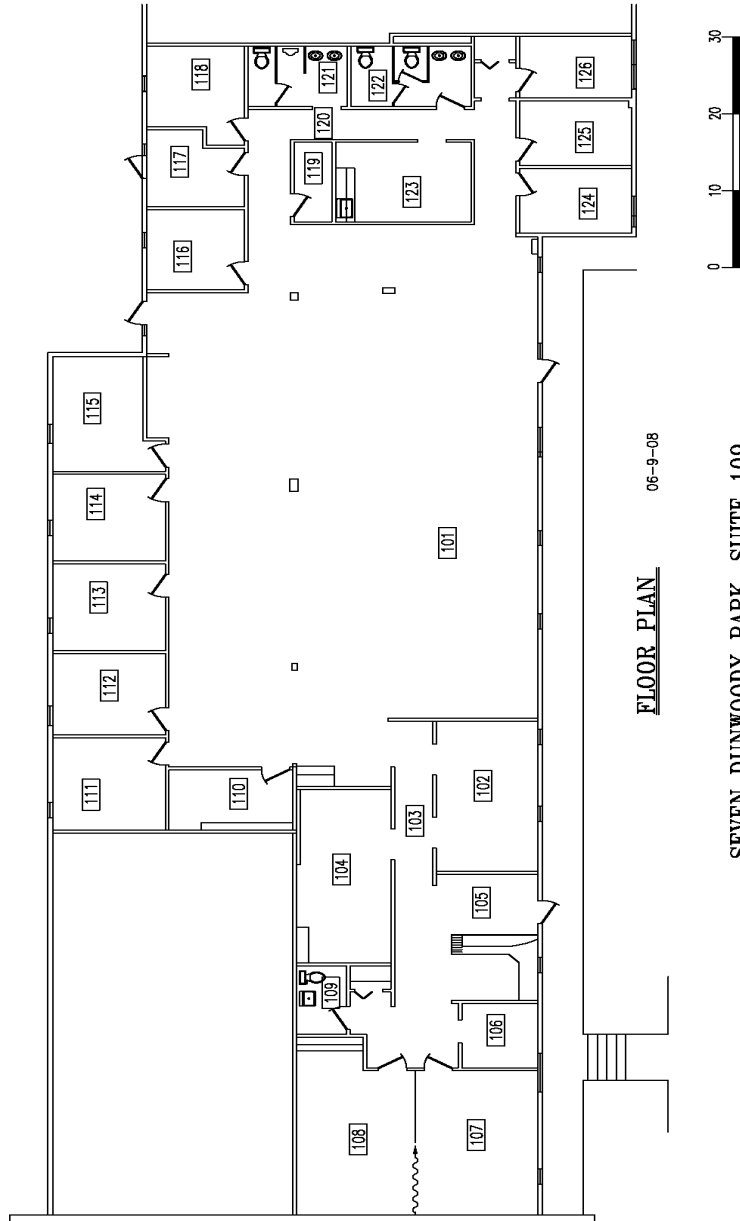

## Seven Dunwoody Park

Suite: 109 | 7,308 Rentable Square Feet (6,644 Usable Square Feet)

Customized plans available

Not to scale

USABLE AREA: 6,644 U.S.F. RENTABLE AREA: 7,308 R.S.F.

E-mail this floor plan or see more available space at [DunwoodyHoldings.com](http://DunwoodyHoldings.com)

## Seven Dunwoody Park

Suite: 109 | 7,308 Rentable Square Feet (6,644 Usable Square Feet)

### Key Plan