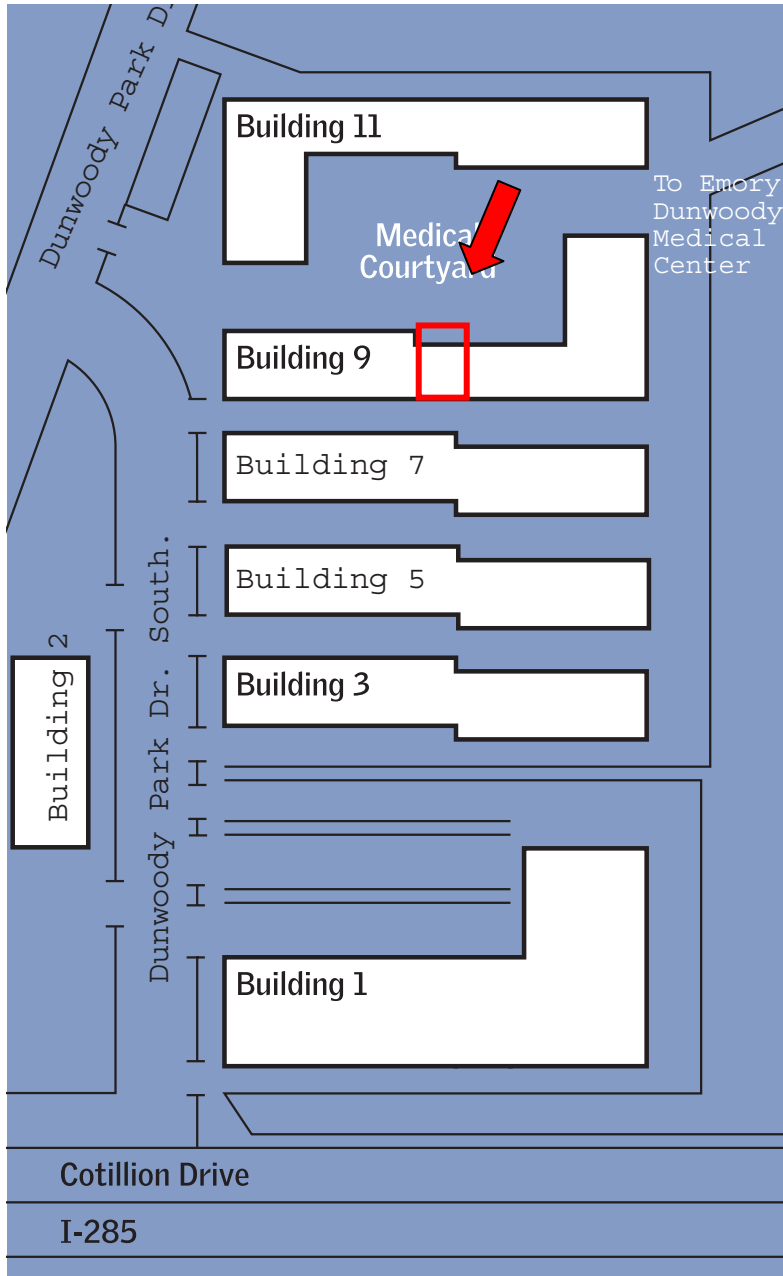

Nine Dunwoody Park

Suite: 107 | Usable Square Feet: 2,257 | Rentable Square Feet: 2,483

Key Plan

E-mail this floor plan or see more available space at DunwoodyHoldings.com