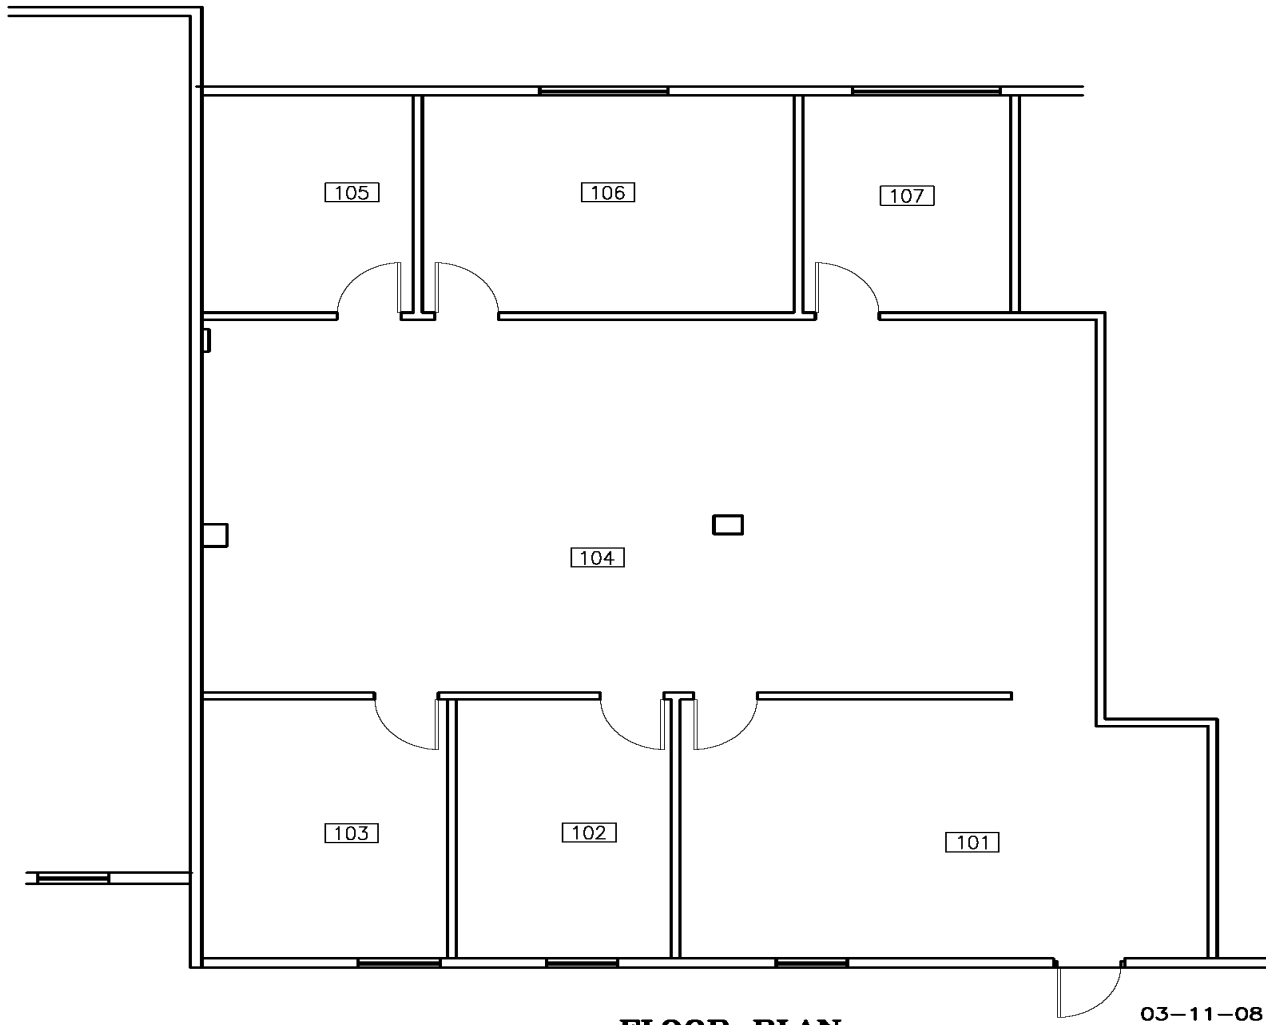

## Nine Dunwoody Park

Suite: 107 | Usable Square Feet: 2,257 | Rentable Square Feet: 2,483

Customized plans available

Not to scale

### NINE DUNWOODY PARK, SUITE 107

USABLE AREA: 2,257 U.S.F. RENTABLE AREA: 2,483 R.S.F.

E-mail this floor plan or see more available space at [DunwoodyHoldings.com](http://DunwoodyHoldings.com)

## Nine Dunwoody Park

Suite: 107 | Usable Square Feet: 2,257 | Rentable Square Feet: 2,483