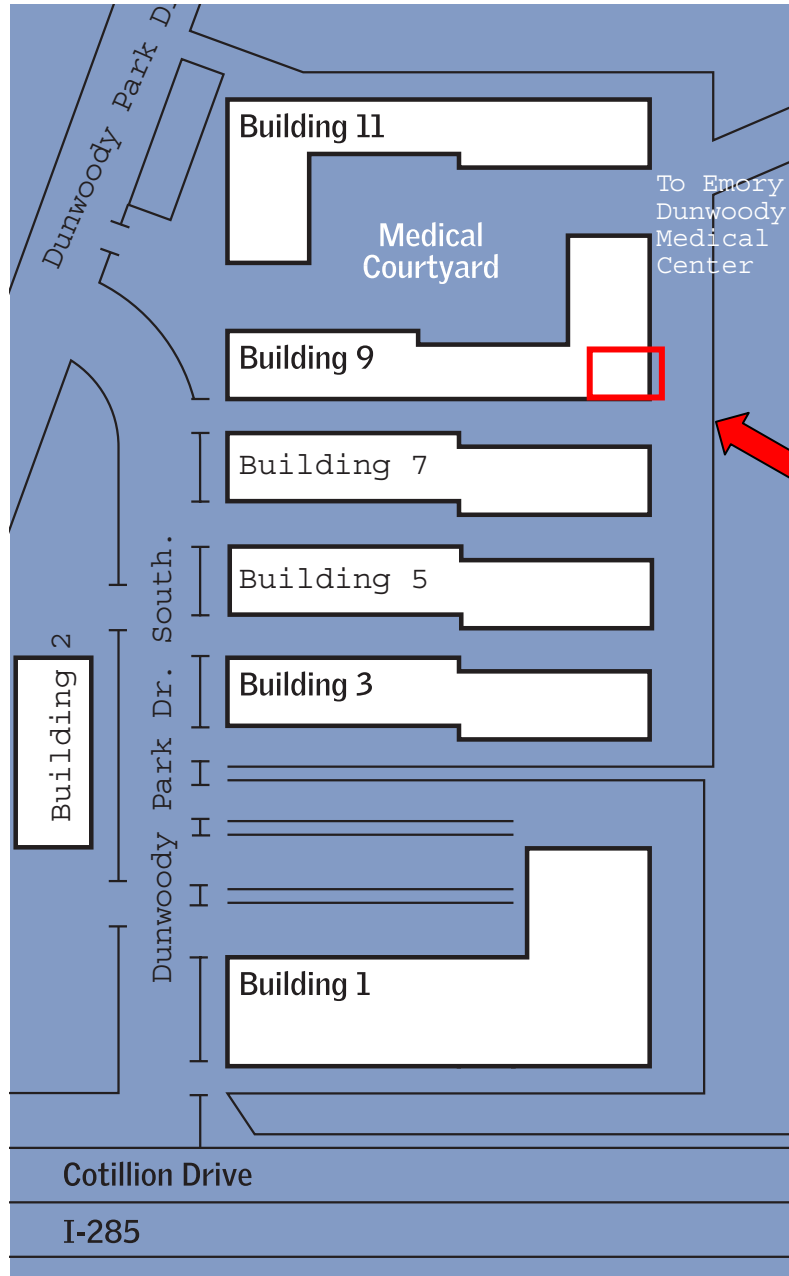

Nine Dunwoody Park

Suite: 126 | 3,065 Rentable Square Feet (2,786 Usable Square Feet)

Key Plan

E-mail this floor plan or see more available space at DunwoodyHoldings.com