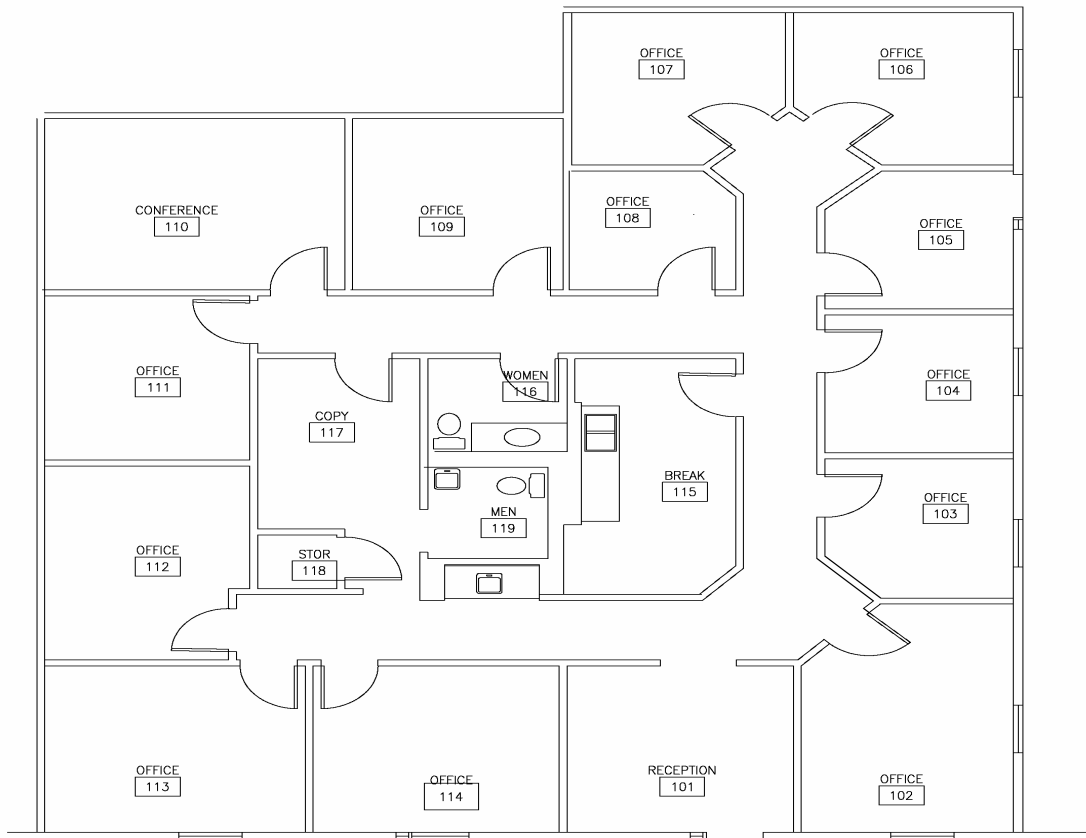

## Nine Dunwoody Park

Suite: 126 | 3,065 Rentable Square Feet: (2,786 Usable Square Feet)

Customized plans available

Not to scale

**FLOOR PLAN:**

NOVEMBER 27, 2007

**NINE DUNWOODY PARK SUITE 126**

U.S.F. 2,786 SF R.S.F. 3,065 SF

E-mail this floor plan or see more available space at [DunwoodyHoldings.com](http://DunwoodyHoldings.com)

## Nine Dunwoody Park

Suite: 126 | 3,065 Rentable Square Feet (2,786 Usable Square Feet)