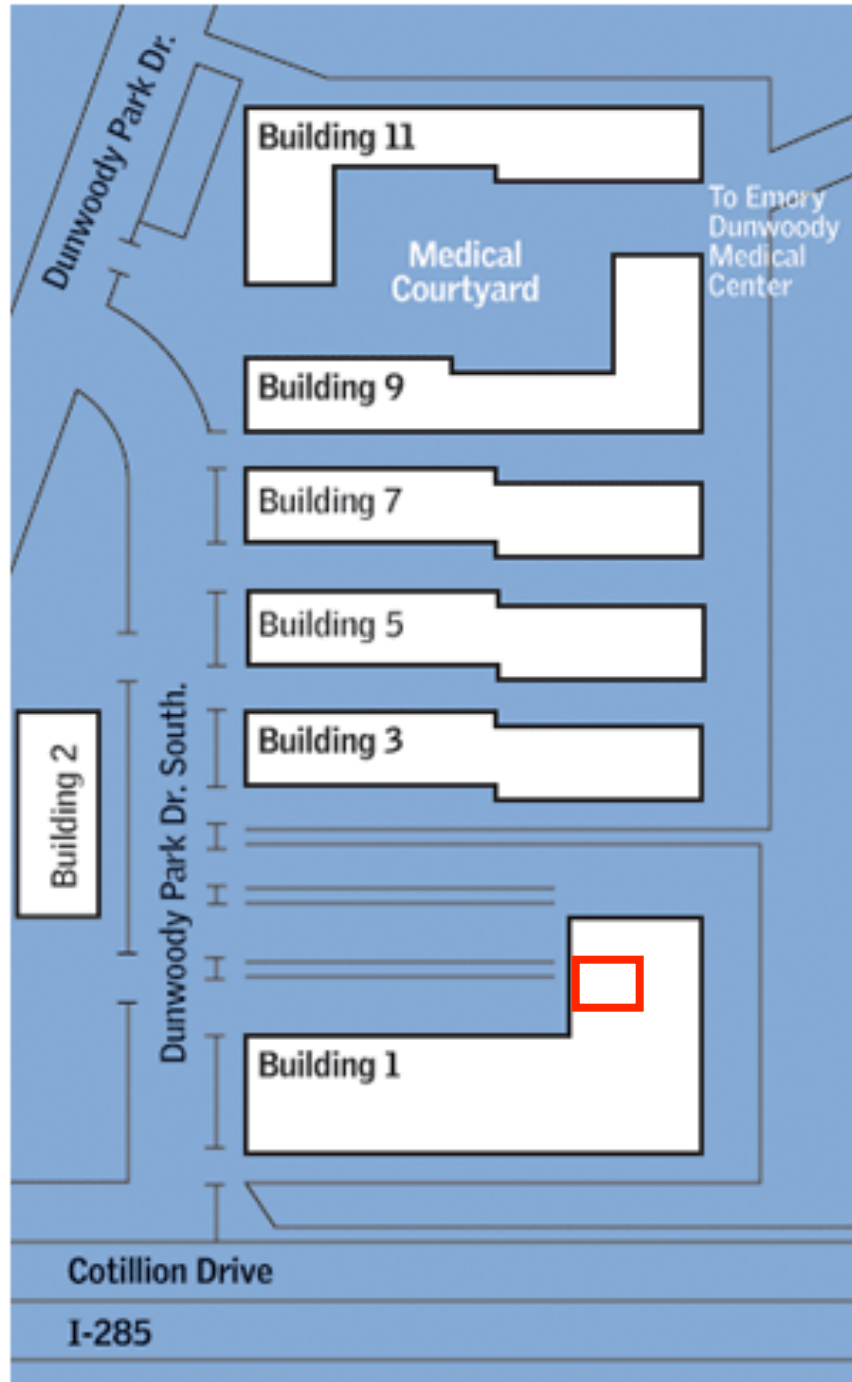

One Dunwoody Park
Suite: 130 | 1,699 Rentable Sq. Ft.

See more spaces available at www.dunwoodyholdings.com