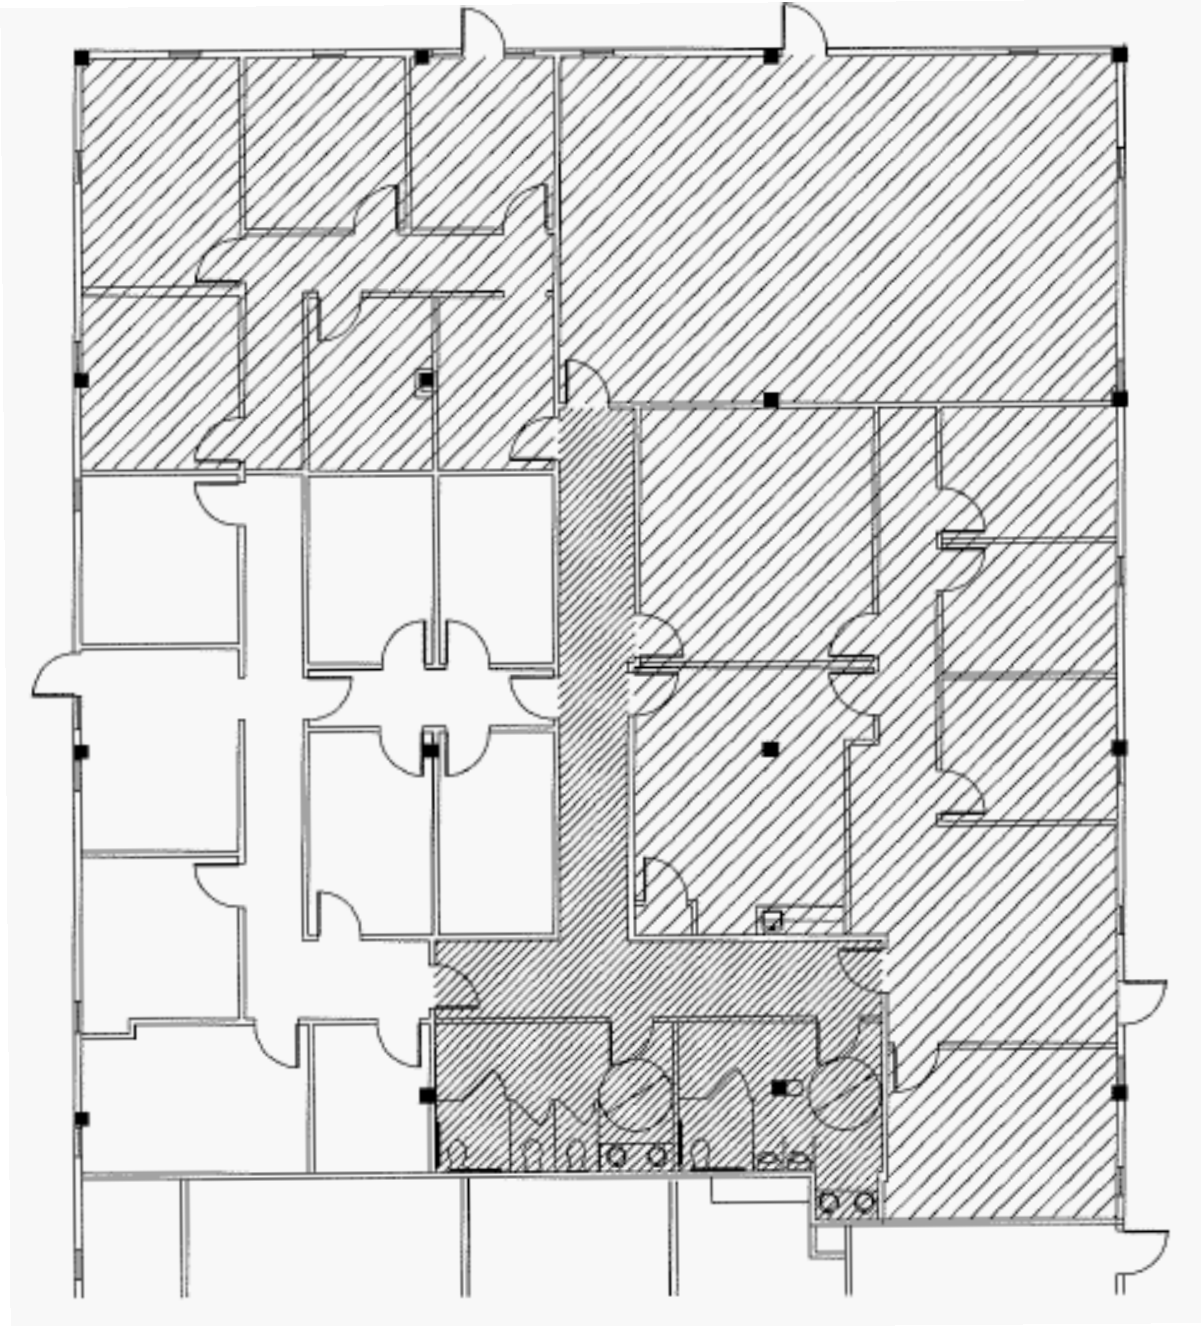

DUNWOODY HOLDINGS
COMMERCIAL REAL ESTATE

Contact: Paxton X. Head
Phone: 770-394-1935
Email: pxhead@dunwoodyholdings.com

Contact: Bob Stewart
Phone: 770-394-1935
Email: bstewart@dunwoodyholdings.com

One Dunwoody Park
Suite: 130 | 1,699 Rentable Sq. Ft.

See more spaces available at www.dunwoodyholdings.com